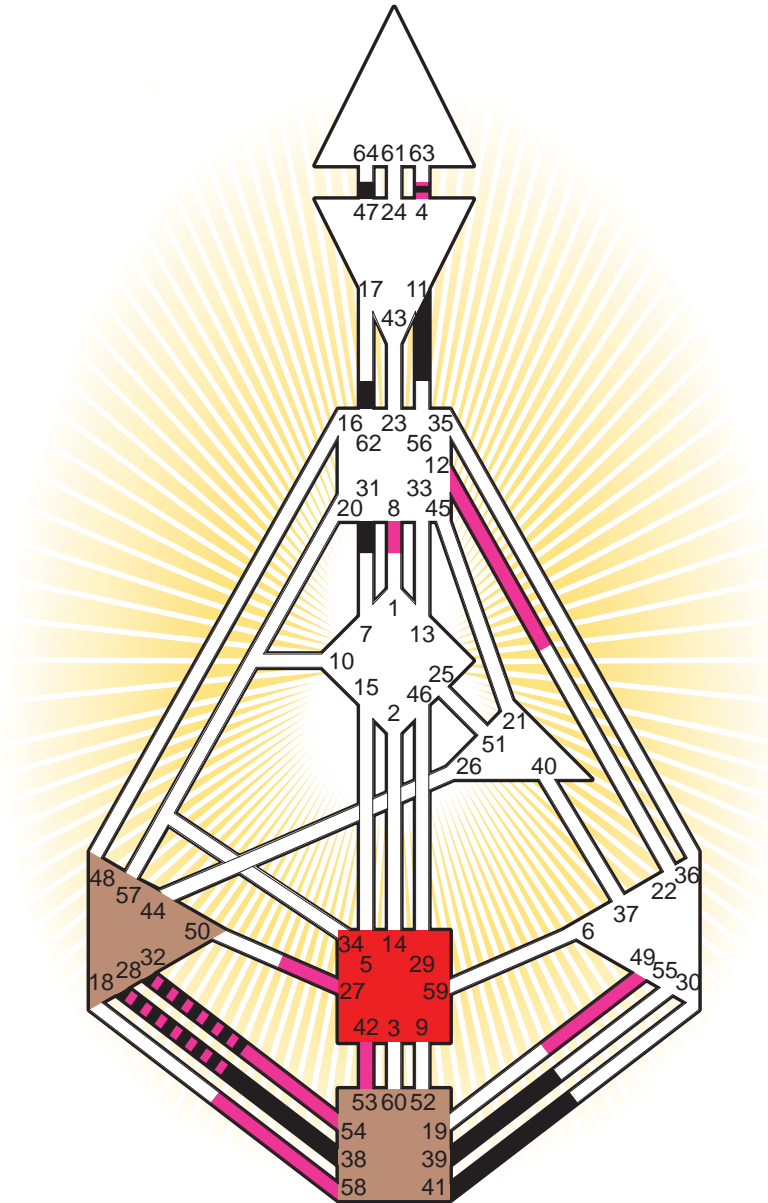

ZEN HUMAN DESIGN

INDIVIDUAL CHART

Hugo Chávez

Personality

Sabaneta, YV
 28. July 1954
 04:00:00 BST
 08:30:00 GMT

Design

27. April 1954
 13:06:58 GMT

Rodden Rating **C**

Definition Type

- No Definition
- Single Definition
- Split Definition
- Triple Split Definition
- Quadruple Split Definition

Mode

- To Wait
- To Do

Defined Centers

- Throat
- Head
- Ji
- Heart
- Sacral
- Root

Awareness

- Mental (Ajna)
- Intuitive (Spleen)
- Emotional (Solar Plexus)

	☉	⊕	☾	♋	♌	♍	♎	♏	♐	♑	♒	♓	
Personality	31.3	41.3	39.6	<u>38.6</u>	39.6	39.6	47.1	11.4	39.6	<u>28.2</u>	62.4	<u>32.3</u>	4.6
Design	27.6	<u>28.6</u>	49.5	<u>54.3</u>	<u>53.3</u>	<u>42.4</u>	8.5	58.1	12.3	<u>28.5</u>	<u>53.5</u>	<u>32.4</u>	4.4