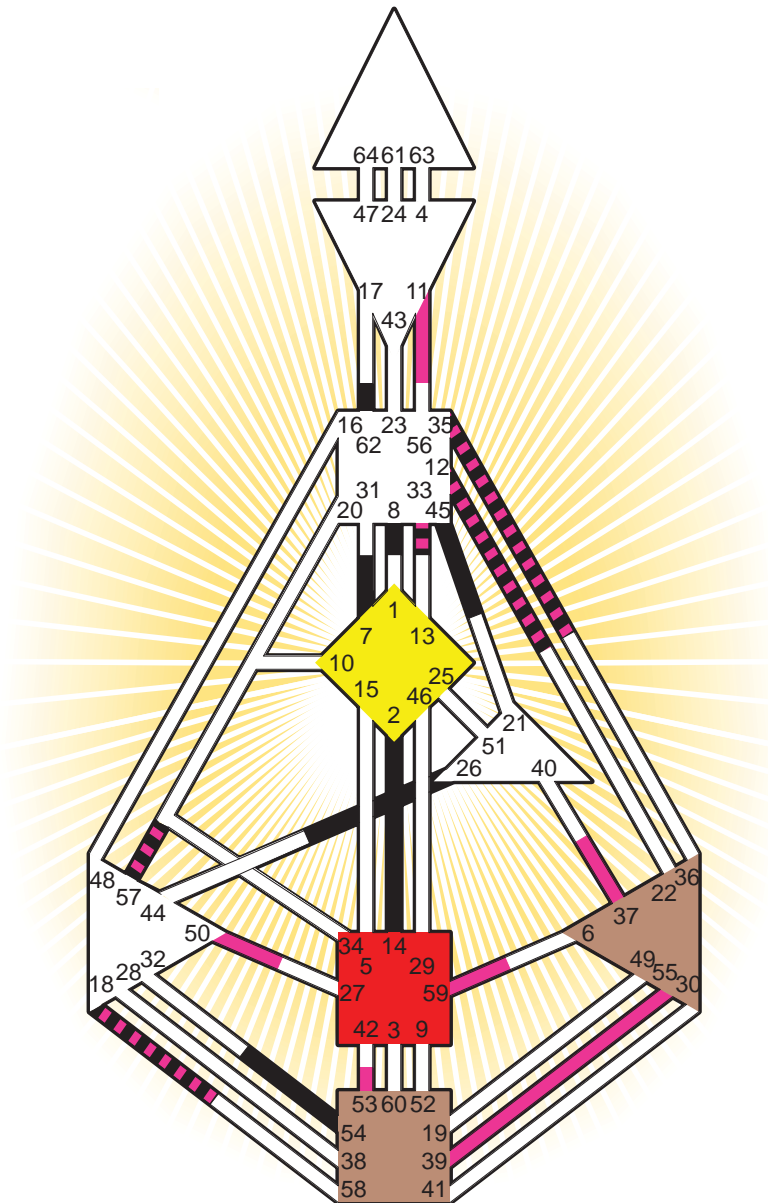

ZEN HUMAN DESIGN

INDIVIDUAL CHART

Cher

Personality

El Centro, CA
 20. May 1946
 07:25:00 PST
 15:25:00 GMT

Design

20. February 1946
 05:46:31 GMT

Rodden Rating **AA**

Definition Type

- No Definition
- Single Definition
- Split Definition
- Triple Split Definition
- Quadruple Split Definition

Mode

- To Wait
- To Do

Defined Centers

- Throat
- Head
- Ji
- Heart
- Sacral
- Root

Awareness

- Mental (Ajna)
- Intuitive (Spleen)
- Emotional (Solar Plexus)

	☉	⊕	☾	♋	♌	♍	♎	♏	♐	♑	♒	♓	
Personality	8.5	14.5	54.4	45.5	26.5	2.4	12.4	7.1	57.4	62.1	35.6	18.3	33.3
Design	55.1	59.1	57.4	12.6	11.6	37.3	55.6	39.5	50.1	53.4	35.3	18.5	33.3