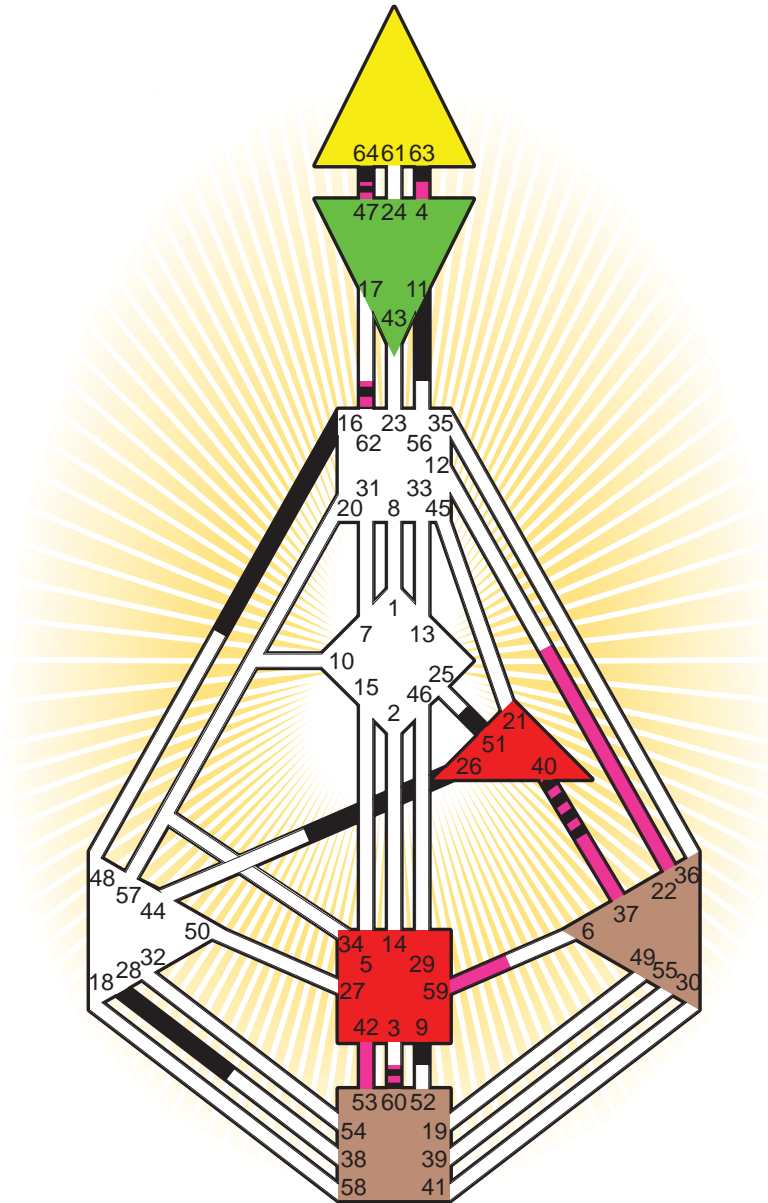

ZEN HUMAN DESIGN

INDIVIDUAL CHART

Jacques Chirac

Personality

Paris, F
 29. November 1932
 12:00:00 GMT
 12:00:00 GMT

Design

1. September 1932
 18:35:10 GMT

Rodden Rating **A**

Definition Type

- No Definition
- Single Definition
- Split Definition
- Triple Split Definition
- Quadruple Split Definition

Mode

- To Wait
- To Do

Defined Centers

- Throat
- Ji
- Sacral
- Head
- Heart
- Root

Awareness

- Mental (Ajna)
- Intuitive (Spleen)
- Emotional (Solar Plexus)

	☉	⊕	☾	♈	♉	♊	♋	♌	♍	♎	♏	♐	♑
Personality	9.2	16.2	11.6	63.2	64.2	26.2	28.2	40.2	47.5	60.5	51.5	40.5	62.3
Design	40.4	37.4	47.5	22.1	47.1	4.3	62.3	53.4	59.5	60.3	42.3	40.3	62.3