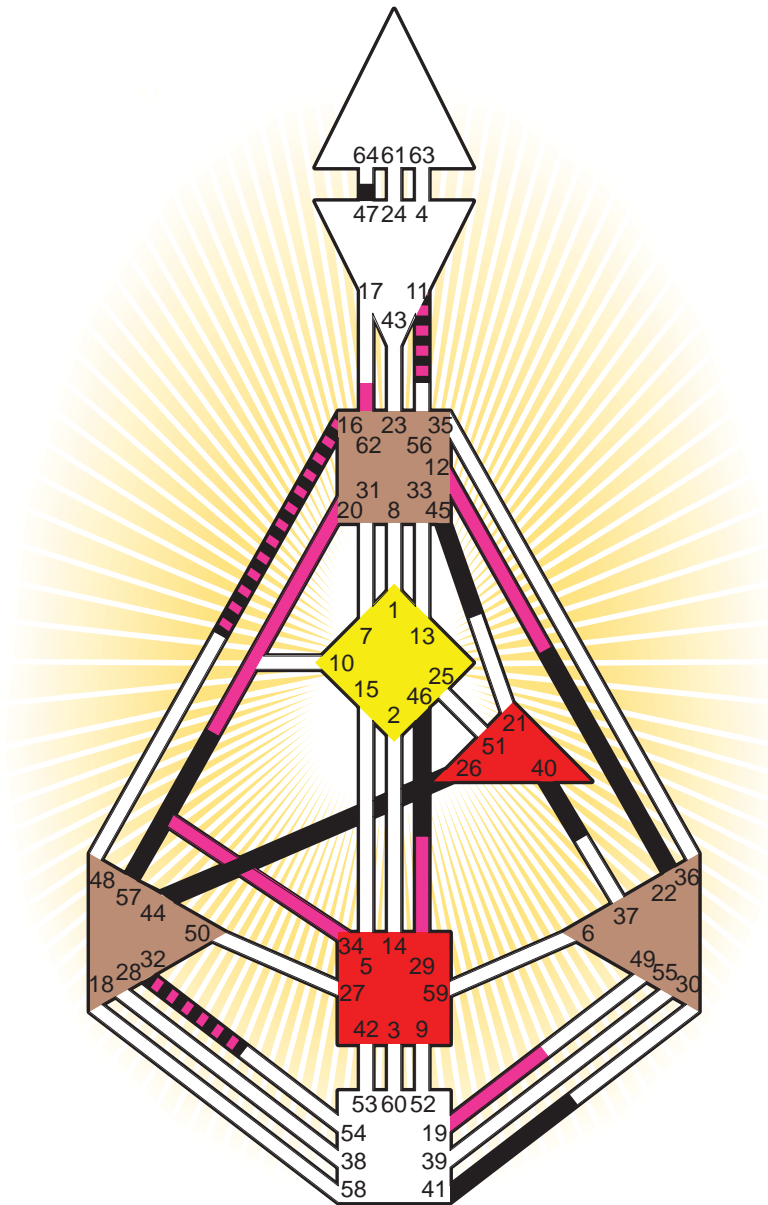

ZEN HUMAN DESIGN

INDIVIDUAL CHART

Agatha Christie

Personality

Torquay, GBE
 15. September 1890
 04:00:00 GMT
 04:00:00 GMT

Design

15. June 1890
 11:11:39 GMT

Rodden Rating **A**

Definition Type

- No Definition
- Single Definition
- Split Definition
- Triple Split Definition
- Quadruple Split Definition

Mode

- To Wait
- To Do

Defined Centers

- Throat
- Head
- Ji
- Heart
- Sacral
- Root

Awareness

- Mental (Ajna)
- Intuitive (Spleen)
- Emotional (Solar Plexus)

	☉	⊕	☾	♋	♌	♍	♎	♏	♐	♑	♒	♓	
Personality	47.6	22.6	46.4	45.2	26.2	57.1	44.1	11.3	41.1	40.4	32.5	16.2	16.3
Design	12.2	11.2	20.3	12.2	11.2	20.6	62.4	34.1	19.5	29.5	32.3	20.6	16.2