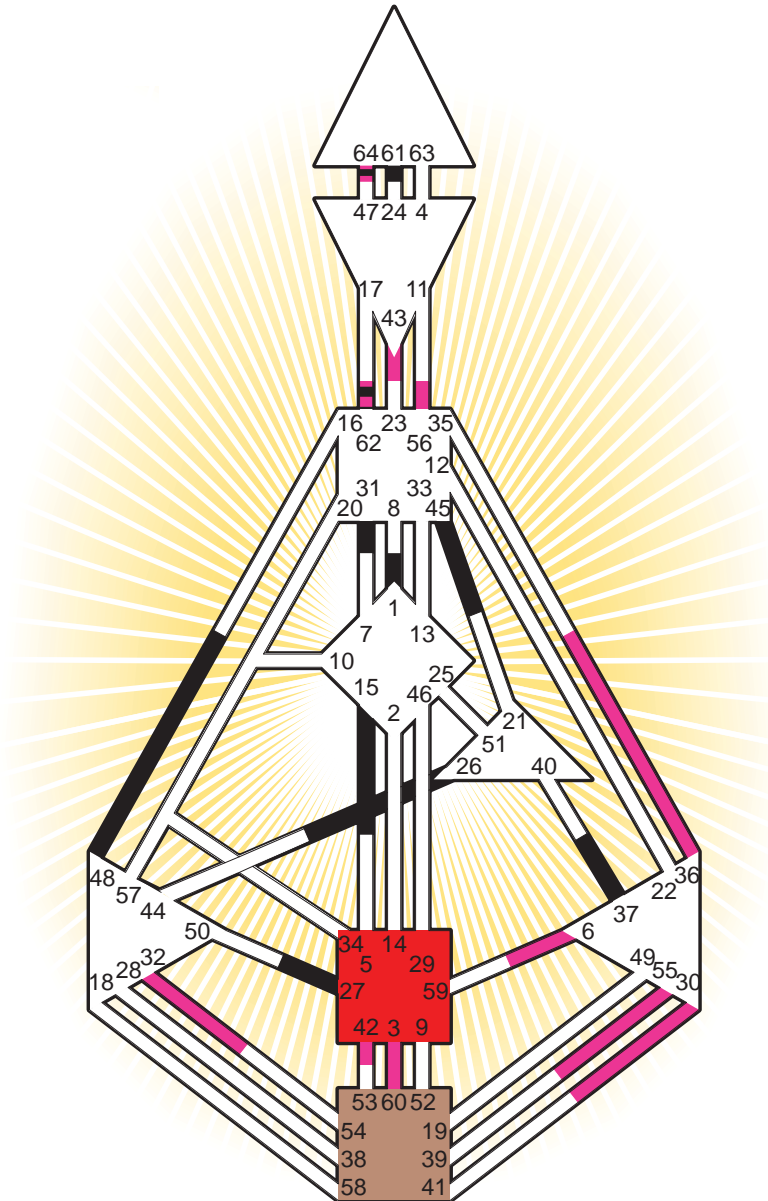

ZEN HUMAN DESIGN

INDIVIDUAL CHART

Christo

Personality

Gabrovo, BG
 13. June 1935
 22:00:00 EET
 20:00:00 GMT

Design

15. March 1935
 09:09:08 GMT

Rodden Rating **A**

Definition Type

- No Definition
- Single Definition
- Split Definition
- Triple Split Definition
- Quadruple Split Definition

Mode

- To Wait
- To Do

Defined Centers

- Throat
- Head
- Ji
- Heart
- Sacral
- Root

Awareness

- Mental (Ajna)
- Intuitive (Spleen)
- Emotional (Solar Plexus)

	☉	⊕	☾	♋	♌	♍	♎	♏	♐	♑	♒	♓	
Personality	45.6	26.6	1.1	61.2	62.2	15.6	31.5	48.1	1.2	37.5	27.3	64.1	62.5
Design	36.2	6.2	56.6	<u>60.4</u>	56.4	30.2	42.1	32.3	43.5	55.4	<u>3.4</u>	64.2	62.4