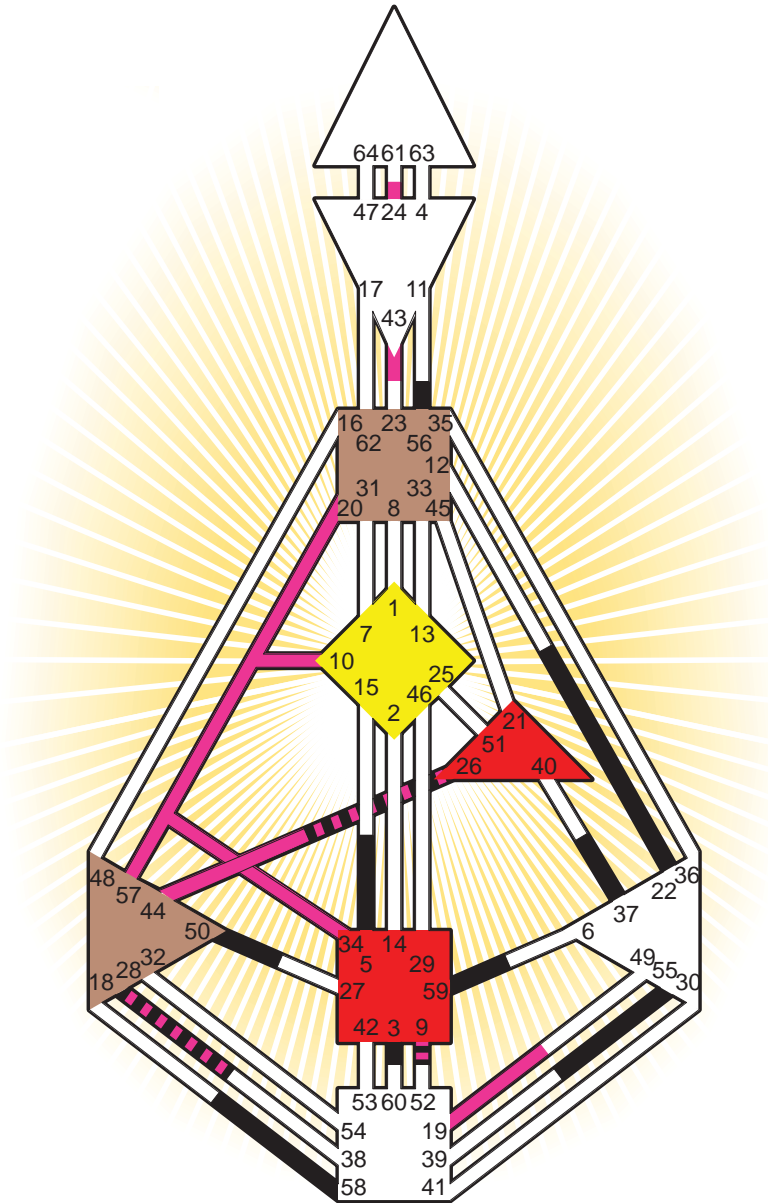

Definition Type

- No Definition
- Single Definition
- Split Definition
- Triple Split Definition
- Quadruple Split Definition

Mode

- To Wait
- To Do

Defined Centers

- Throat
- Head
- Ji
- Heart
- Sacral
- Root

Awareness

- Mental (Ajna)
- Intuitive (Spleen)
- Emotional (Solar Plexus)

	☉	⊕	☾	♈	♉	♊	♋	♌	♍	♎	♏	♐	♑
Personality	55.4	59.4	56.4	3.6	50.6	22.3	37.6	5.1	55.1	9.4	<u>26.6</u>	58.2	28.6
Design	<u>34.6</u>	<u>20.6</u>	<u>20.3</u>	24.2	<u>44.2</u>	9.4	43.4	<u>57.5</u>	19.5	<u>34.2</u>	<u>26.1</u>	<u>10.5</u>	28.5