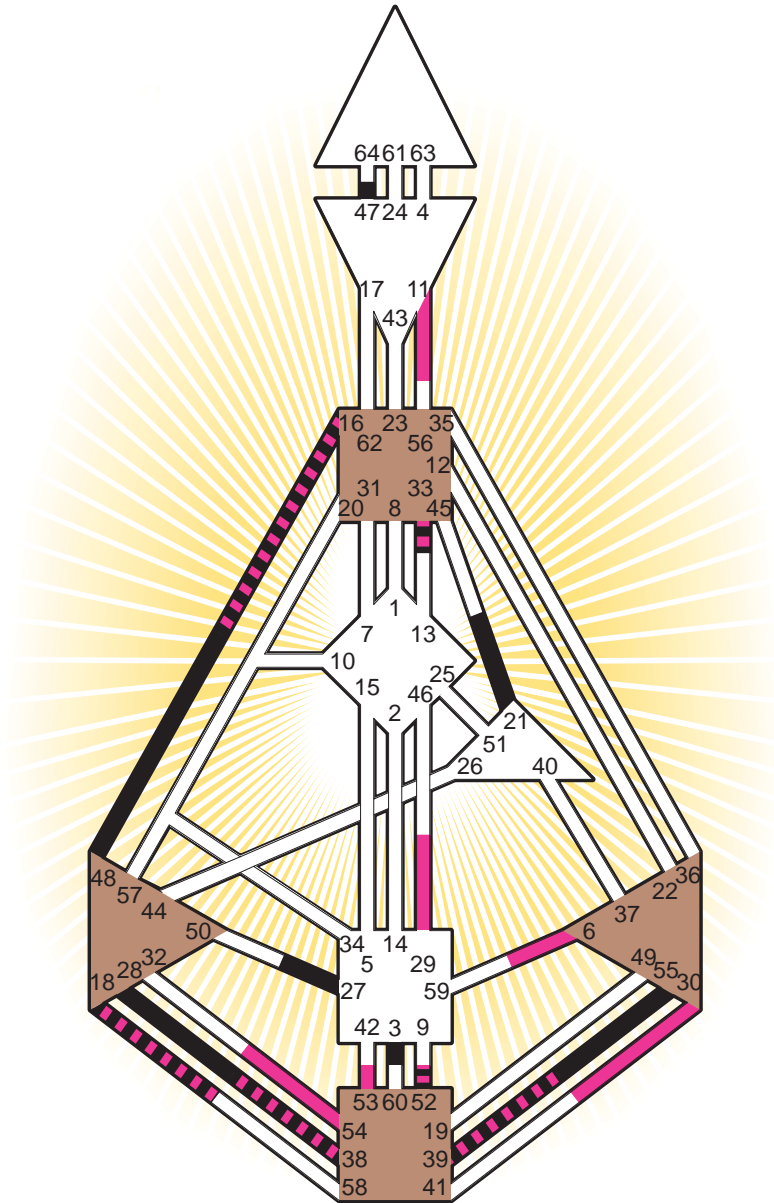

ZEN HUMAN DESIGN

INDIVIDUAL CHART

Eric Clapton

Personality

Ripley, GBE
 30. March 1945
 20:45:00 WET/S
 19:45:00 GMT

Design

2. January 1945
 11:46:27 GMT

Rodden Rating **DD**

Definition Type

- No Definition
- Single Definition
- Split Definition
- Triple Split Definition
- Quadruple Split Definition

Mode

- To Wait
- To Do

Defined Centers

- Throat
- Head
- Ji
- Heart
- Sacral
- Root

Awareness

- Mental (Ajna)
- Intuitive (Spleen)
- Emotional (Solar Plexus)

	☉	⊕	☾	♋	♌	♍	♎	♏	♐	♑	♒	♓	
Personality	21.1	48.1	28.1	39.5	38.5	3.1	27.2	55.5	47.4	52.1	16.5	18.2	33.1
Design	38.3	39.3	29.4	53.4	54.4	11.1	30.2	11.6	6.6	52.4	16.5	18.3	33.3