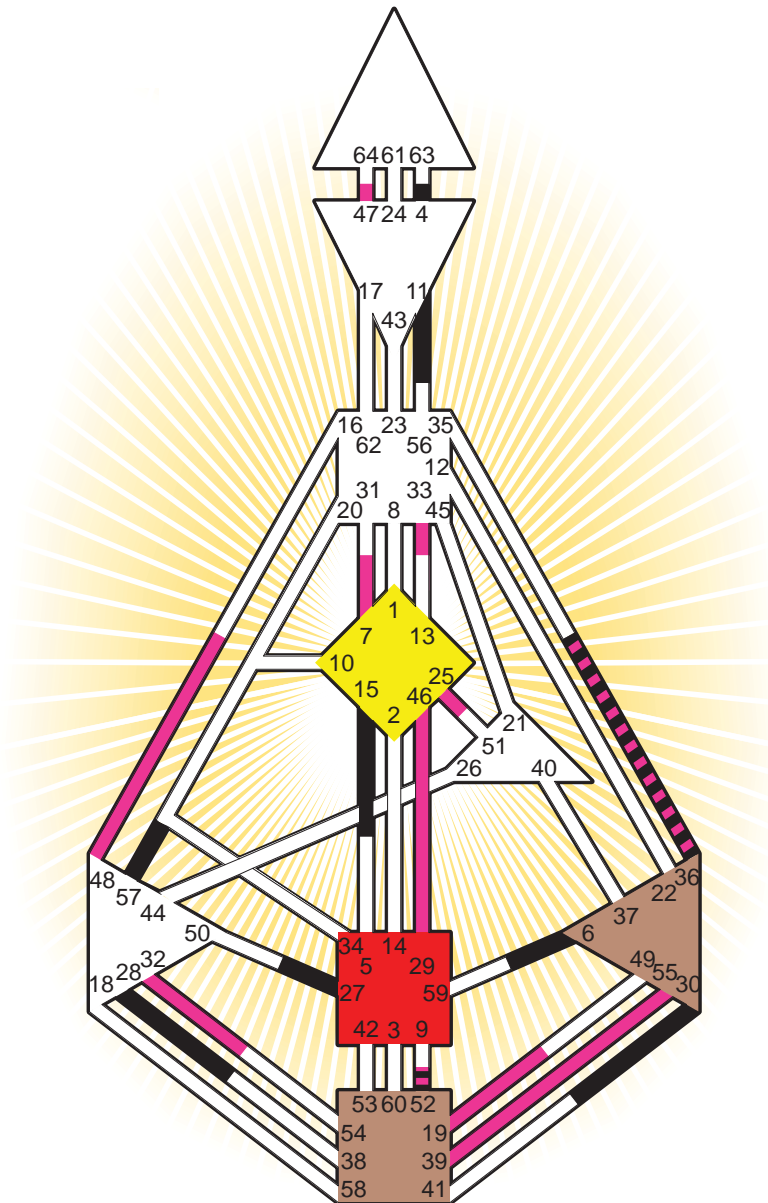

#### Definition Type

- No Definition
- Single Definition
- Split Definition
- Triple Split Definition
- Quadruple Split Definition

#### Mode

- To Wait
- To Do

#### Defined Centers

- Throat
- Head
- Ji
- Heart
- Sacral
- Root

#### Awareness

- Mental (Ajna)
- Intuitive (Spleen)
- Emotional (Solar Plexus)

	☉	⊕	☾	♋	♌	♍	♎	♏	♐	♑	♒	♓	
<b>Personality</b>	28.6	27.6	15.5	36.6	6.6	28.5	28.2	11.3	30.4	6.6	52.6	57.3	4.1
<b>Design</b>	33.2	19.2	36.2	25.2	46.2	29.6	39.3	32.5	55.6	47.1	52.4	48.6	7.5