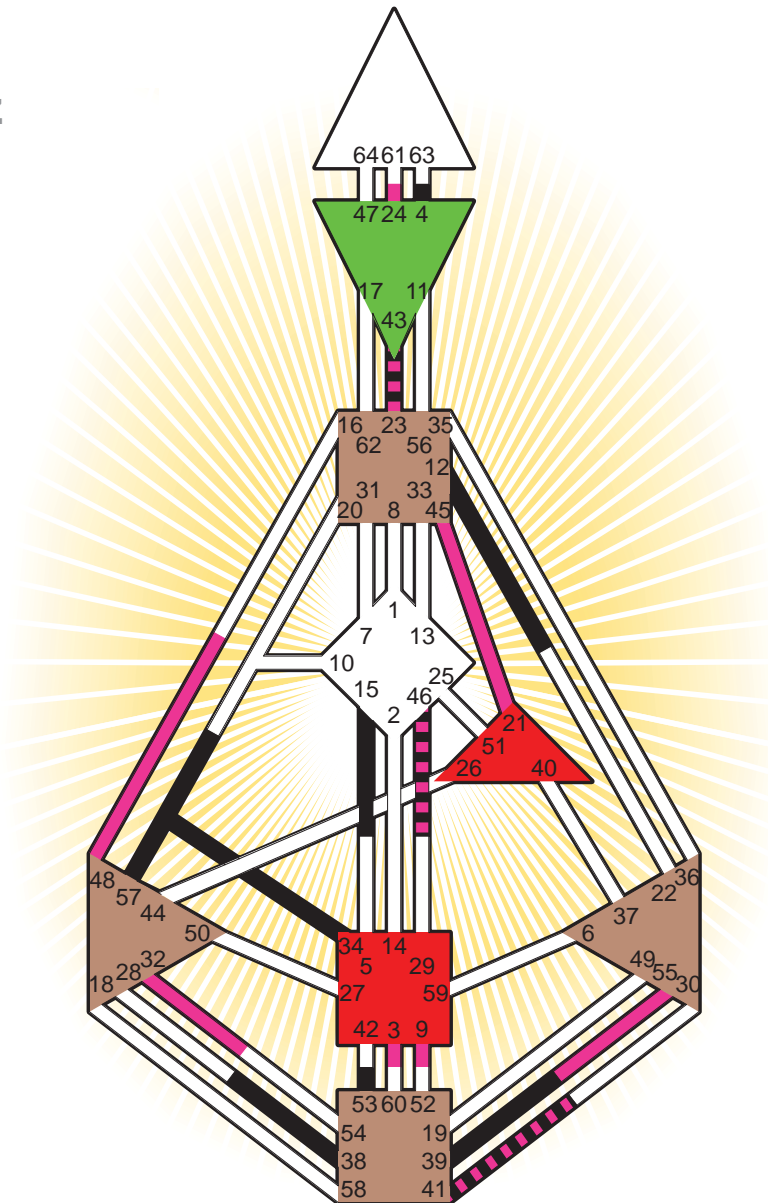

ZEN HUMAN DESIGN

INDIVIDUAL CHART

Carl von Clausewitz

Personality

Burg bei Magdeburg, D
 1. July 1780
 15:30:00 LMT
 14:42:36 GMT

Design

1. April 1780
 08:17:14 GMT

Rodden Rating **AA**

Definition Type

- No Definition
- Single Definition
- Split Definition
- Triple Split Definition
- Quadruple Split Definition

Mode

- To Wait
- To Do

Defined Centers

- Throat
- Head
- Ji
- Heart
- Sacral
- Root

Awareness

- Mental (Ajna)
- Intuitive (Spleen)
- Emotional (Solar Plexus)

	☉	⊕	☾	♋	♌	♍	♎	♏	♐	♑	♒	♓	
Personality	<u>39.1</u>	<u>38.1</u>	<u>15.2</u>	<u>23.4</u>	<u>43.4</u>	<u>53.6</u>	<u>4.2</u>	<u>39.6</u>	<u>57.3</u>	<u>34.3</u>	<u>12.3</u>	<u>46.3</u>	<u>41.3</u>
Design	<u>21.3</u>	<u>48.3</u>	<u>55.2</u>	<u>23.6</u>	<u>43.6</u>	<u>3.6</u>	<u>23.2</u>	<u>24.6</u>	<u>32.3</u>	<u>9.3</u>	<u>45.4</u>	<u>46.5</u>	<u>41.4</u>