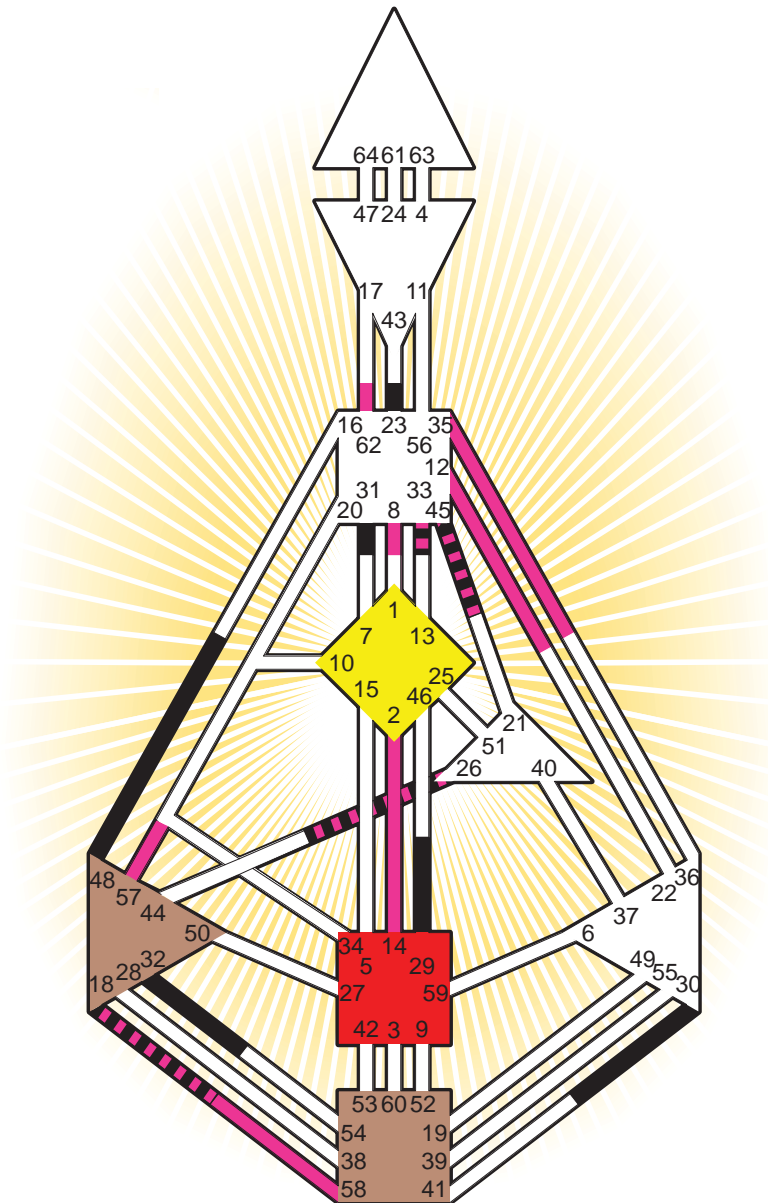

ZEN HUMAN DESIGN

INDIVIDUAL CHART

Bill Clinton

Personality

Hope, AR
 19. August 1946
 08:51:00 CST
 14:51:00 GMT

Design

19. May 1946
 14:42:43 GMT

Rodden Rating **A**

Definition Type

- No Definition
- Single Definition
- Split Definition
- Triple Split Definition
- Quadruple Split Definition

Mode

- To Wait
- To Do

Defined Centers

- Throat
- Head
- Ji
- Heart
- Sacral
- Root

Awareness

- Mental (Ajna)
- Intuitive (Spleen)
- Emotional (Solar Plexus)

	☉	⊕	☾	♈	♉	♊	♋	♌	♍	♎	♏	♐	♑
Personality	29.2	30.2	23.2	45.2	26.2	31.6	48.2	<u>18.3</u>	32.3	31.1	45.5	<u>18.4</u>	33.5
Design	8.4	<u>14.4</u>	<u>58.3</u>	45.5	26.5	<u>2.2</u>	12.3	33.6	57.4	62.1	35.6	<u>18.3</u>	33.3