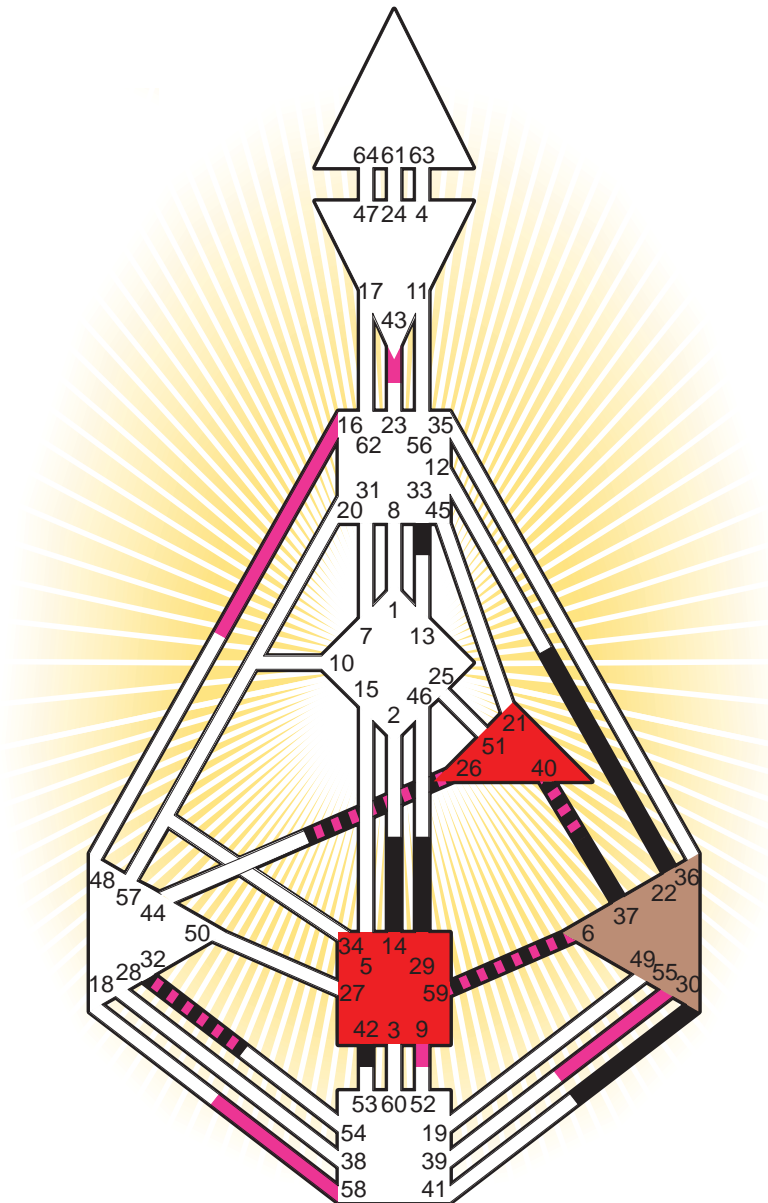

ZEN HUMAN DESIGN

INDIVIDUAL CHART

Chelsea Clinton

Personality

Little Rock, AR
 27. February 1980
 23:24:00 CST
 05:24:00 GMT

Design

3. December 1979
 13:29:11 GMT

Rodden Rating **A**

Definition Type

- No Definition
- Single Definition
- Split Definition
- Triple Split Definition
- Quadruple Split Definition

Mode

- To Wait
- To Do

Defined Centers

- Throat
- Head
- Ji
- Heart
- Sacral
- Root

Awareness

- Mental (Ajna)
- Intuitive (Spleen)
- Emotional (Solar Plexus)

	☉	⊕	☾	♈	♉	♊	♋	♌	♍	♎	♏	♐	
Personality	<u>37.4</u>	<u>40.4</u>	<u>33.3</u>	<u>29.6</u>	<u>30.6</u>	<u>22.5</u>	<u>42.1</u>	<u>59.5</u>	<u>59.6</u>	<u>6.3</u>	<u>14.2</u>	<u>26.6</u>	<u>32.1</u>
Design	<u>9.6</u>	<u>16.6</u>	<u>16.3</u>	<u>59.4</u>	<u>55.4</u>	<u>43.3</u>	<u>58.3</u>	<u>59.6</u>	<u>40.4</u>	<u>6.4</u>	<u>43.4</u>	<u>26.4</u>	<u>32.1</u>