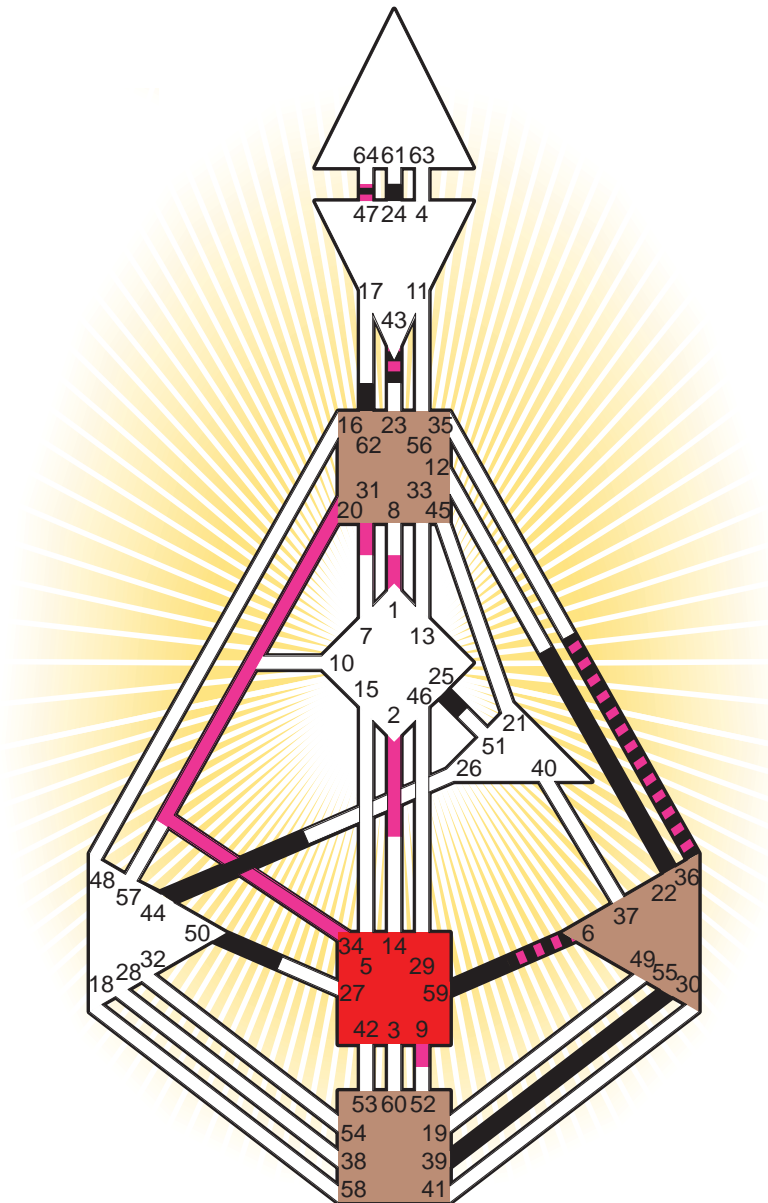

ZEN HUMAN DESIGN

INDIVIDUAL CHART

Kurt Cobain

Personality

Aberdeen, WA
 20. February 1967
 19:20:00 PST
 03:20:00 GMT

Design

26. November 1966
 12:31:18 GMT

Rodden Rating **A**

Definition Type

- No Definition
- Single Definition
- Split Definition
- Triple Split Definition
- Quadruple Split Definition

Mode

- To Wait
- To Do

Defined Centers

- Throat
- Head
- Ji
- Heart
- Sacral
- Root

Awareness

- Mental (Ajna)
- Intuitive (Spleen)
- Emotional (Solar Plexus)

	☉	⊕	☾	♋	♌	♍	♎	♏	♐	♑	♒	♓	
Personality	<u>55.2</u>	<u>59.2</u>	<u>39.4</u>	24.3	44.3	22.2	36.5	50.6	62.6	25.1	<u>6.1</u>	43.6	47.3
Design	<u>34.4</u>	<u>20.4</u>	2.3	2.4	1.4	1.5	9.3	<u>6.4</u>	31.3	36.1	<u>6.2</u>	43.4	47.4