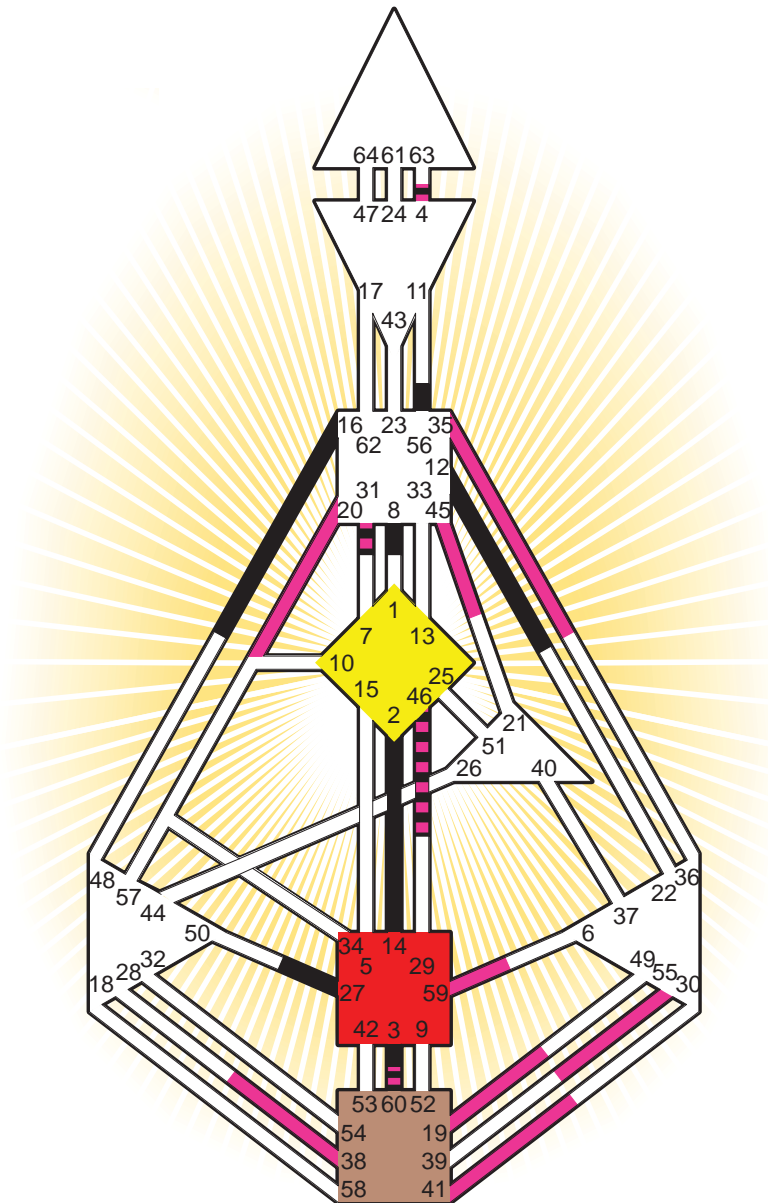

ZEN HUMAN DESIGN

INDIVIDUAL CHART

Joe Cocker

Personality

Sheffield, GBE
 20. May 1944
 05:00:00 WET/DS
 03:00:00 GMT

Design

20. February 1944
 17:23:29 GMT

Rodden Rating **A**

Definition Type

- No Definition
- Single Definition
- Split Definition
- Triple Split Definition
- Quadruple Split Definition

Mode

- To Wait
- To Do

Defined Centers

- Throat
- Head
- Ji
- Heart
- Sacral
- Root

Awareness

- Mental (Ajna)
- Intuitive (Spleen)
- Emotional (Solar Plexus)

	☉	⊕	☾	♋	♌	♍	♎	♏	♐	♑	♒	♓	
Personality	8.5	<u>14.5</u>	<u>3.5</u>	56.4	<u>60.4</u>	27.6	<u>2.6</u>	56.3	4.1	12.4	16.3	46.4	31.5
Design	55.1	59.1	38.5	31.5	41.5	19.5	<u>60.3</u>	35.3	4.3	45.3	20.6	46.6	31.6