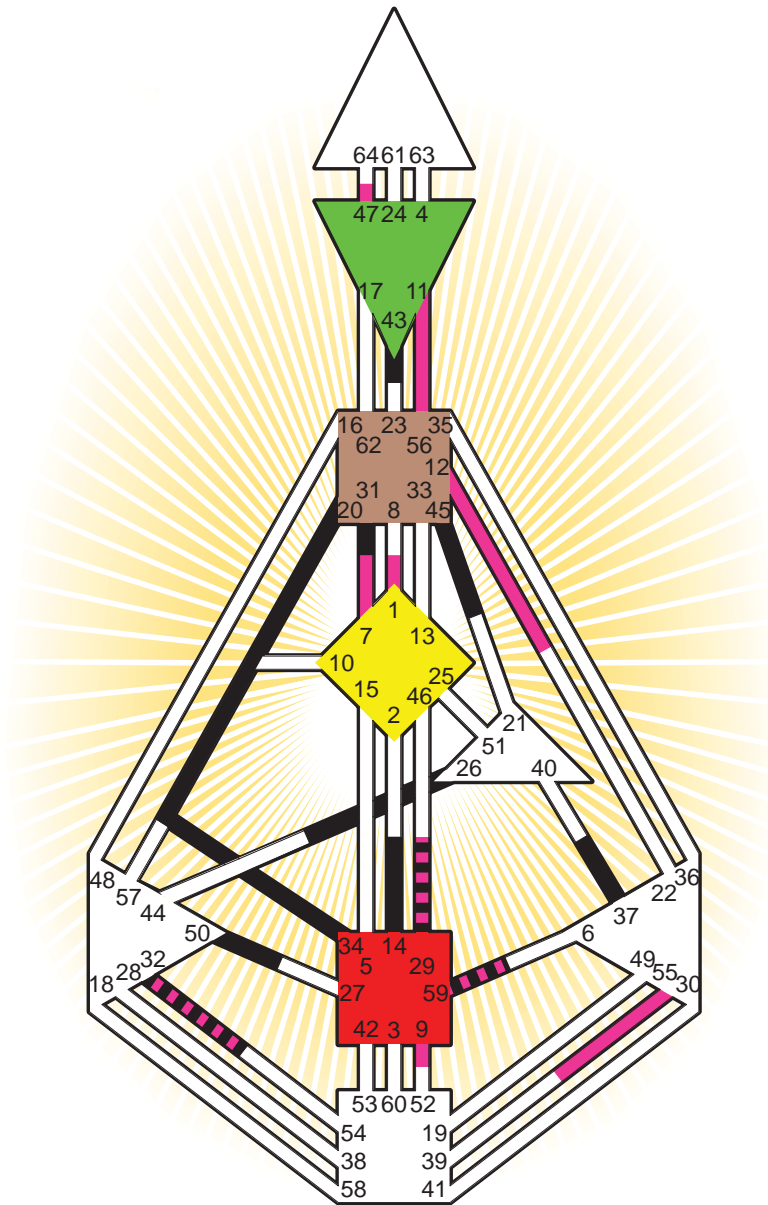

ZEN HUMAN DESIGN

INDIVIDUAL CHART

Andrew Cohen

Personality

New York City, NY
 23. November 1955
 00:30:00 EST
 05:30:00 GMT

Design

26. August 1955
 03:43:59 GMT

Rodden Rating **A**

Definition Type

- No Definition
- Single Definition
- Split Definition
- Triple Split Definition
- Quadruple Split Definition

Mode

- To Wait
- To Do

Defined Centers

- Throat
- Head
- Ji
- Heart
- Sacral
- Root

Awareness

- Mental (Ajna)
- Intuitive (Spleen)
- Emotional (Solar Plexus)

	☉	⊕	☾	♋	♌	♍	♎	♏	♐	♑	♒	♓	
Personality	<u>34.1</u>	<u>20.1</u>	37.1	26.1	45.1	43.6	26.5	32.6	59.1	14.1	<u>31.1</u>	50.3	29.5
Design	59.3	55.3	9.6	<u>11.2</u>	12.2	47.4	59.1	29.6	<u>7.3</u>	1.3	<u>56.4</u>	32.6	29.3