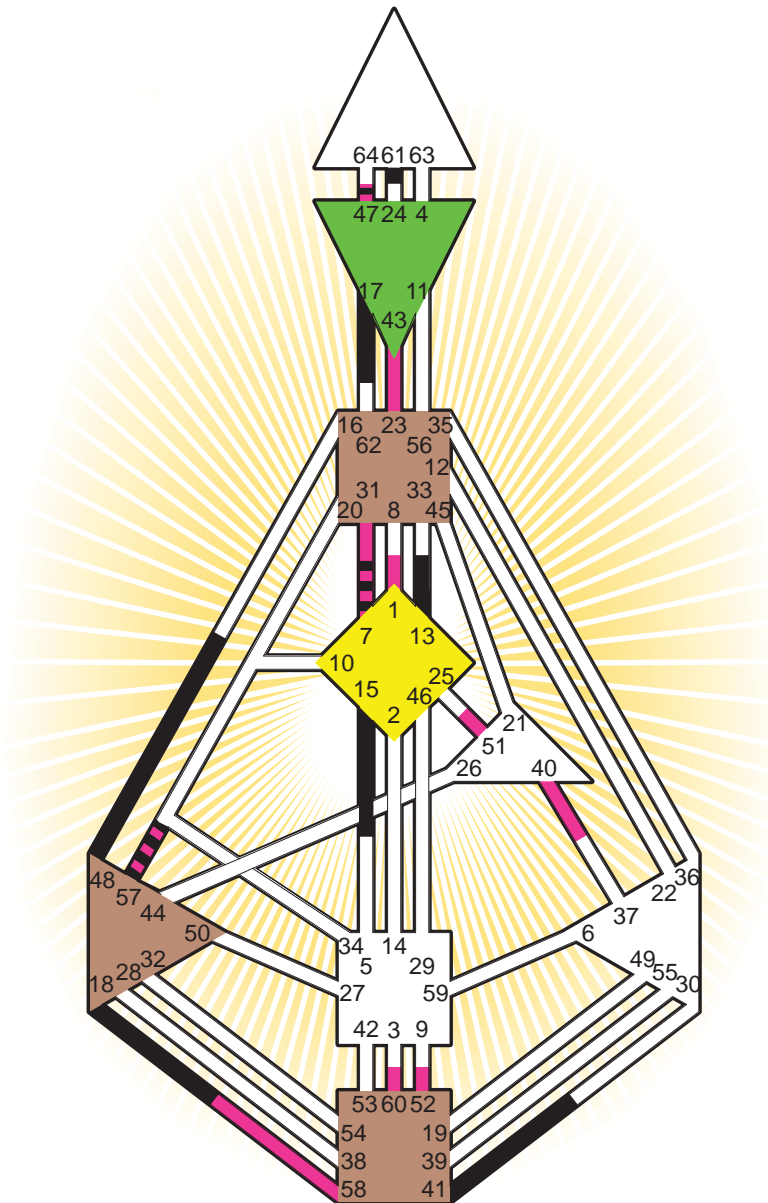

ZEN HUMAN DESIGN

INDIVIDUAL CHART

Natalie Cole

Personality

Los Angeles, CA
 6. February 1950
 18:07:00 PST
 02:07:00 GMT

Design

12. November 1949
 11:03:14 GMT

Rodden Rating **AA**

Definition Type

- No Definition
- Single Definition
- Split Definition
- Triple Split Definition
- Quadruple Split Definition

Mode

- To Wait
- To Do

Defined Centers

- Throat
- Head
- Ji
- Heart
- Sacral
- Root

Awareness

- Mental (Ajna)
- Intuitive (Spleen)
- Emotional (Solar Plexus)

	☉	⊕	☾	♋	♌	♍	♎	♏	♐	♑	♒	♓	
Personality	13.5	<u>7.5</u>	48.4	17.5	<u>18.5</u>	61.2	41.6	48.2	13.3	47.2	15.4	57.3	<u>7.4</u>
Design	<u>43.1</u>	<u>23.1</u>	<u>31.4</u>	51.2	<u>57.2</u>	1.1	<u>58.4</u>	40.4	60.1	47.1	52.1	57.2	<u>7.6</u>