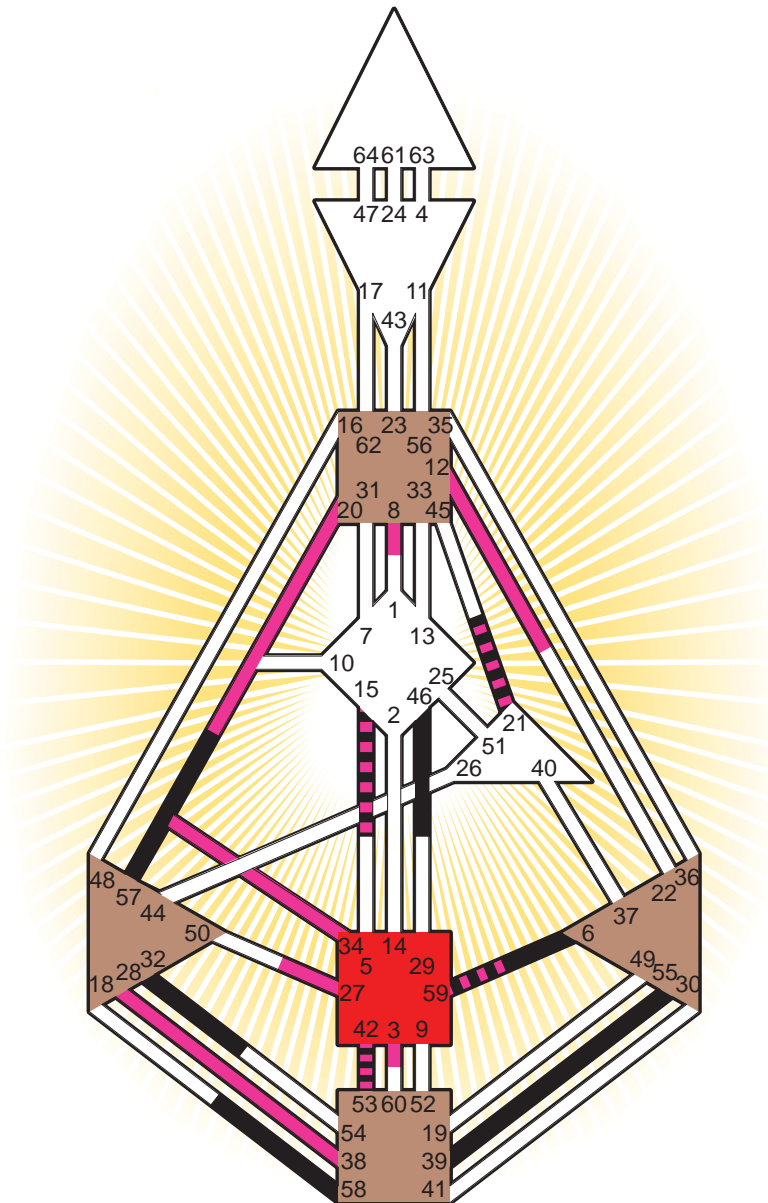

ZEN HUMAN DESIGN

INDIVIDUAL CHART

Sean Connery

Personality

Edinburgh, SCO
25. August 1930
18:05:00 WET/S
17:05:00 GMT

Design

25. May 1930
17:27:39 GMT

Rodden Rating **AA**

Definition Type

- ☐ No Definition
- ☒ Single Definition
- ☐ Split Definition
- ☐ Triple Split Definition
- ☐ Quadruple Split Definition

Mode

- ☐ To Wait
- ☒ To Do

Defined Centers

- ☒ Throat
- ☐ Head
- ☐ Ji
- ☐ Heart
- ☒ Sacral
- ☒ Root

Awareness

- ☐ Mental (Ajna)
- ☒ Intuitive (Spleen)
- ☒ Emotional (Solar Plexus)

	☉	⊕	☾	♋	♌	♍	♎	♏	♐	♑	♒	♓	
Personality	<u>59.2</u>	<u>55.2</u>	<u>6.2</u>	<u>42.5</u>	<u>32.5</u>	<u>46.1</u>	<u>57.3</u>	<u>15.1</u>	<u>39.4</u>	<u>58.2</u>	<u>21.6</u>	<u>59.4</u>	<u>53.6</u>
Design	<u>20.4</u>	<u>34.4</u>	<u>3.6</u>	<u>27.1</u>	<u>28.1</u>	<u>8.2</u>	<u>15.3</u>	<u>42.4</u>	<u>12.1</u>	<u>38.2</u>	<u>21.5</u>	<u>59.1</u>	<u>53.4</u>