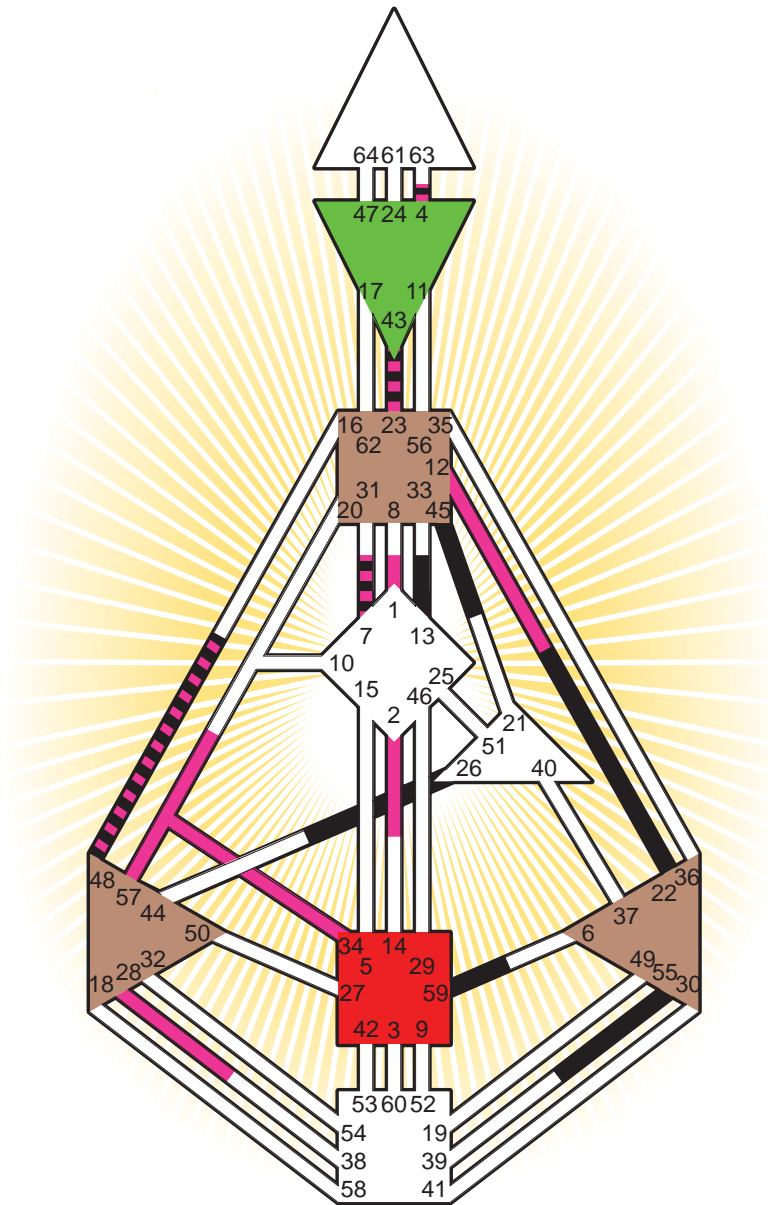

ZEN HUMAN DESIGN

INDIVIDUAL CHART

Alice Cooper

Personality

Detroit, MI
 4. February 1948
 22:33:00 EST
 03:33:00 GMT

Design

10. November 1947
 12:04:29 GMT

Rodden Rating **AA**

Definition Type

- No Definition
- Single Definition
- Split Definition
- Triple Split Definition
- Quadruple Split Definition

Mode

- To Wait
- To Do

Defined Centers

- Throat
- Head
- Ji
- Heart
- Sacral
- Root

Awareness

- Mental (Ajna)
- Intuitive (Spleen)
- Emotional (Solar Plexus)

	☉	☊	☾	♋	♌	♍	♎	♏	♐	♑	♒	♓	
Personality	13.3	7.3	26.5	23.1	43.1	55.4	22.6	59.3	26.6	4.1	45.6	48.4	7.1
Design	1.5	2.5	57.5	23.5	43.5	28.6	34.6	4.3	34.4	4.4	12.4	48.3	7.2