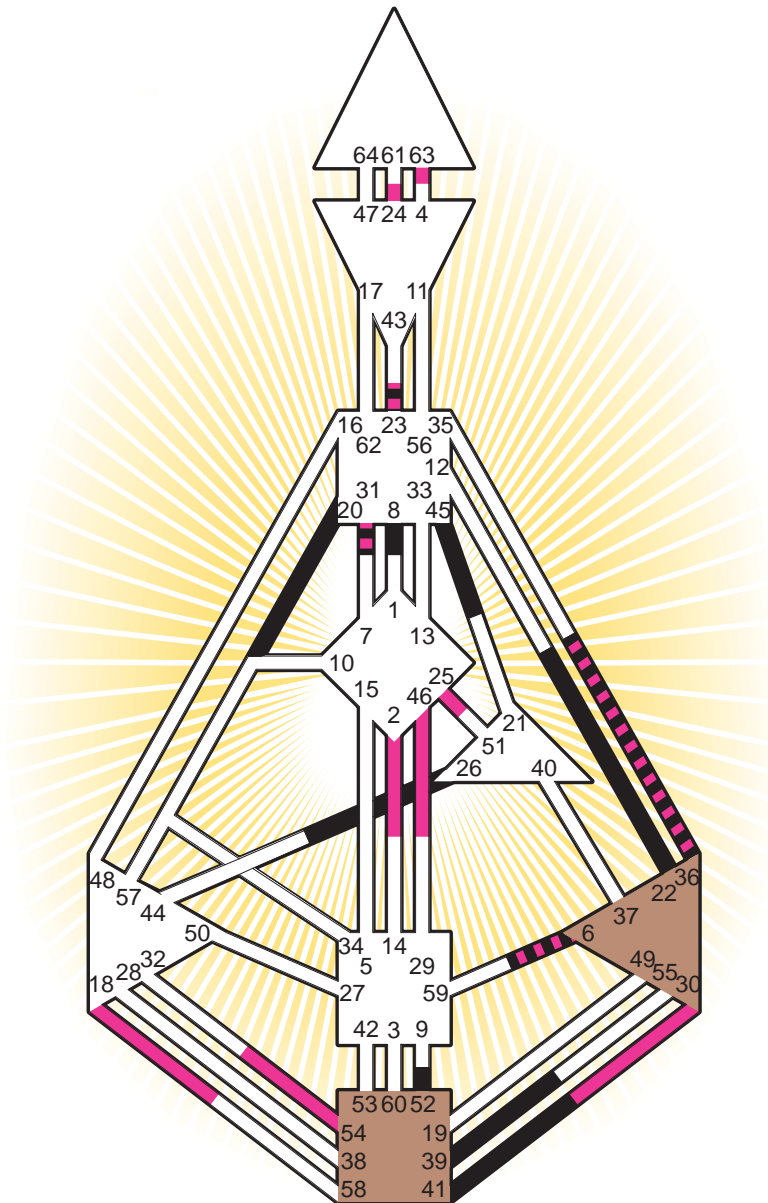

ZEN HUMAN DESIGN

INDIVIDUAL CHART

Chick Corea

Personality

Chelsea, MA
 12. June 1941
 12:40:00 EDT
 16:40:00 GMT

Design

14. March 1941
 06:28:53 GMT

Rodden Rating **AA**

Definition Type

- No Definition
- Single Definition
- Split Definition
- Triple Split Definition
- Quadruple Split Definition

Mode

- To Wait
- To Do

Defined Centers

- Throat
- Head
- Ji
- Heart
- Sacral
- Root

Awareness

- Mental (Ajna)
- Intuitive (Spleen)
- Emotional (Solar Plexus)

| | ☉ | ⊕ | ☾ | ♋ | ♌ | ♍ | ♎ | ♏ | ♐ | ♑ | ♒ | ♓ | |
|-------------|------|------|-------------|------|------|-------------|------|------|------|------|------|-----|------|
| Personality | 45.5 | 26.5 | <u>41.3</u> | 6.6 | 36.6 | 39.5 | 52.3 | 22.2 | 20.5 | 23.4 | 8.4 | 6.3 | 31.1 |
| Design | 36.1 | 6.1 | 18.1 | 46.4 | 25.4 | <u>30.6</u> | 63.3 | 54.2 | 2.1 | 24.5 | 23.5 | 6.5 | 31.1 |