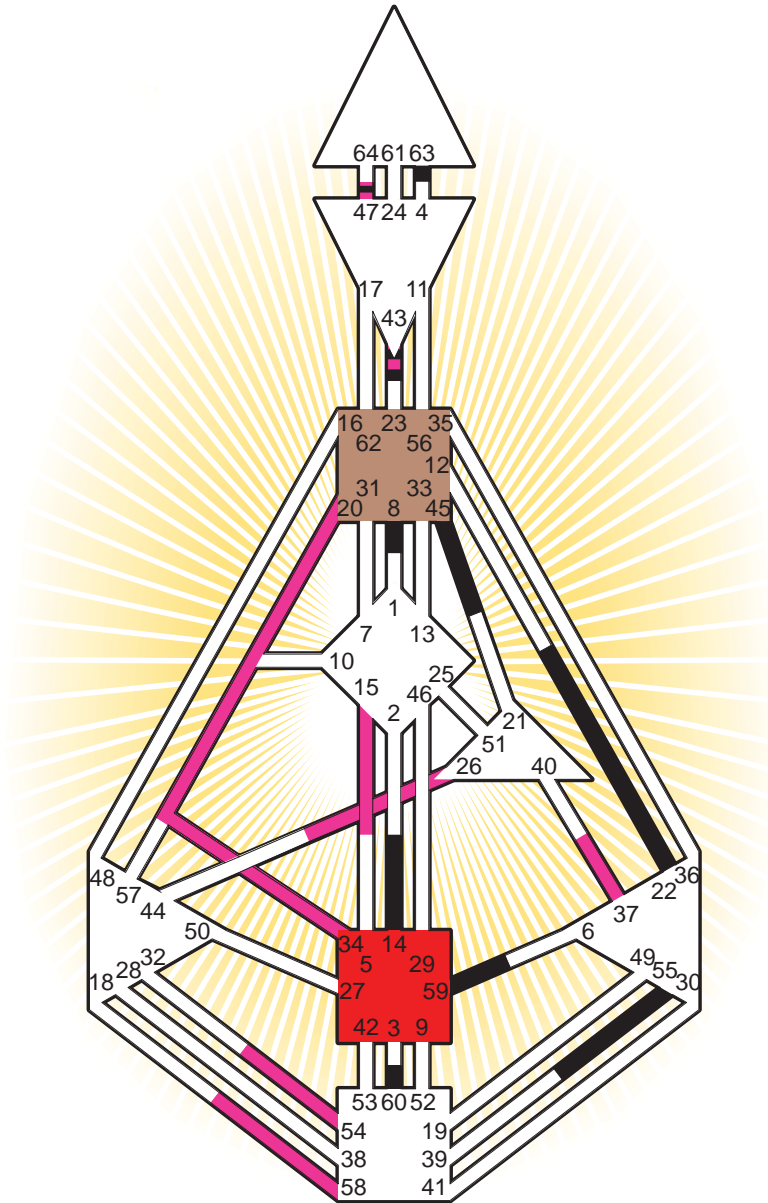

ZEN HUMAN DESIGN

INDIVIDUAL CHART

Cindy Crawford

Personality

De Kalb, IL
 20. February 1966
 12:56:00 CST
 18:56:00 GMT

Design

26. November 1965
 04:06:02 GMT

Rodden Rating **C**

Definition Type

- No Definition
- Single Definition
- Split Definition
- Triple Split Definition
- Quadruple Split Definition

Mode

- To Wait
- To Do

Defined Centers

- Throat
- Head
- Ji
- Heart
- Sacral
- Root

Awareness

- Mental (Ajna)
- Intuitive (Spleen)
- Emotional (Solar Plexus)

	☉	⊕	☾	♋	♌	♍	♎	♏	♐	♑	♒	♓	
Personality	55.2	59.2	55.6	8.6	14.6	63.3	60.3	63.6	45.5	22.1	47.2	43.4	47.1
Design	<u>34.4</u>	<u>20.4</u>	<u>58.5</u>	<u>20.5</u>	<u>34.5</u>	<u>26.2</u>	<u>54.6</u>	<u>58.6</u>	<u>15.1</u>	<u>37.6</u>	<u>47.3</u>	<u>43.2</u>	<u>47.2</u>