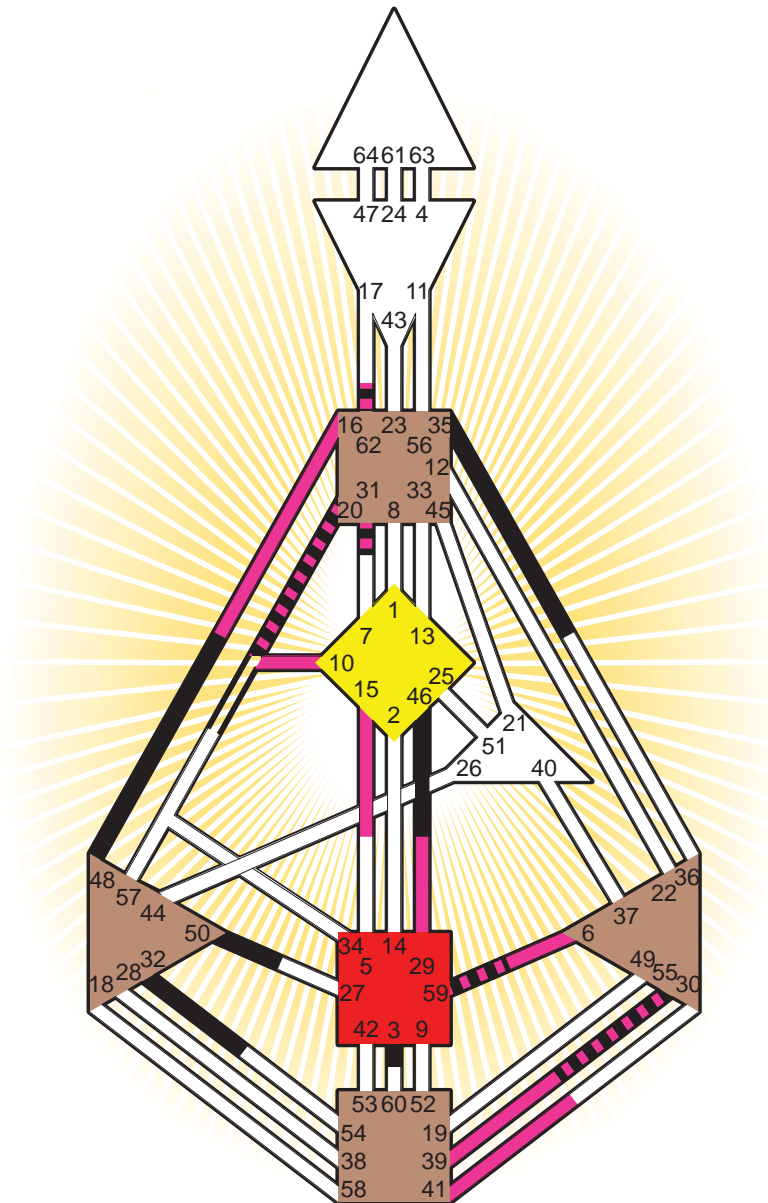

ZEN HUMAN DESIGN

INDIVIDUAL CHART

Michael Crichton

Personality

Chicago, IL
 23. October 1942
 23:55:00 CWT
 04:55:00 GMT

Design

25. July 1942
 18:12:36 GMT

Rodden Rating **AA**

Definition Type

- No Definition
- Single Definition
- Split Definition
- Triple Split Definition
- Quadruple Split Definition

Mode

- To Wait
- To Do

Defined Centers

- Throat
- Head
- Ji
- Heart
- Sacral
- Root

Awareness

- Mental (Ajna)
- Intuitive (Spleen)
- Emotional (Solar Plexus)

	☉	⊕	☾	♋	♌	♍	♎	♏	♐	♑	♒	♓	
Personality	50.5	3.5	3.5	59.3	55.3	48.3	32.4	32.4	62.5	35.1	20.4	46.3	31.6
Design	31.1	41.1	10.6	59.5	55.5	62.3	15.6	29.2	39.1	16.4	20.4	6.6	31.4