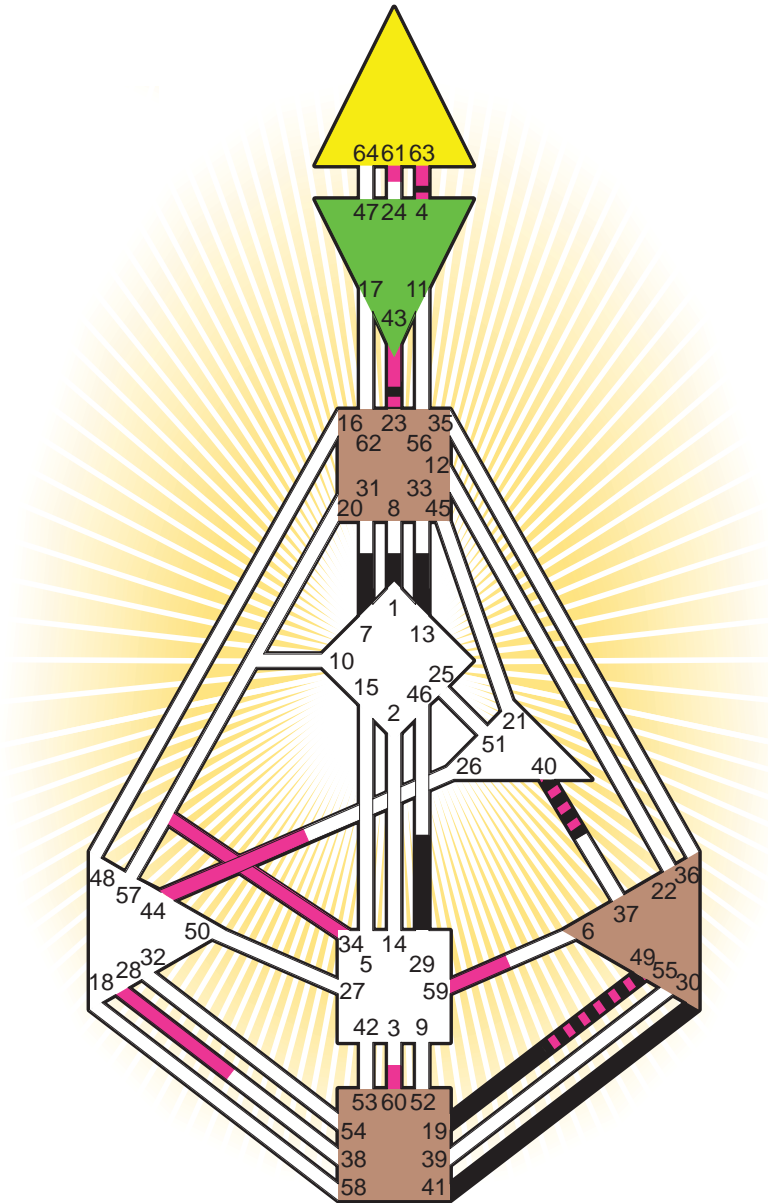

ZEN HUMAN DESIGN

INDIVIDUAL CHART

Sheryl Crow

Personality

Kennett, MO
 11. February 1962
 09:58:00 CST
 15:58:00 GMT

Design

17. November 1961
 01:18:42 GMT

Rodden Rating **B**

Definition Type

- No Definition
- Single Definition
- Split Definition
- Triple Split Definition
- Quadruple Split Definition

Mode

- To Wait
- To Do

Defined Centers

- Throat
- Head
- Ji
- Heart
- Sacral
- Root

Awareness

- Mental (Ajna)
- Intuitive (Spleen)
- Emotional (Solar Plexus)

	☉	⊕	☾	♈	♉	♊	♋	♌	♍	♎	♏	♐	♑
Personality	49.4	4.4	23.4	7.6	13.6	19.3	30.2	41.6	49.2	41.3	29.5	1.1	40.4
Design	43.6	23.6	63.4	4.4	49.4	44.1	28.6	34.3	60.6	61.5	59.1	44.5	40.5