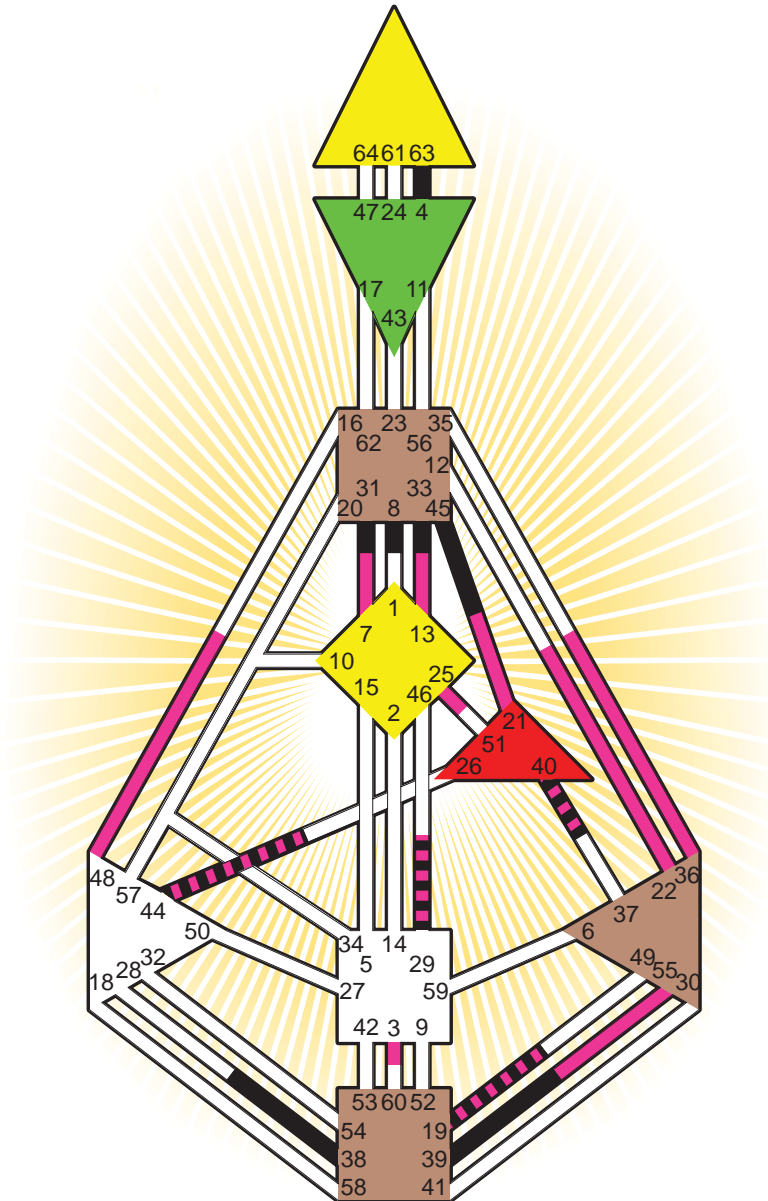

ZEN HUMAN DESIGN

INDIVIDUAL CHART

Tom Cruise

Personality

Syracuse, NY
 3. July 1962
 15:06:00 EDT
 19:06:00 GMT

Design

3. April 1962
 14:29:05 GMT

Rodden Rating **C**

Definition Type

- No Definition
- Single Definition
- Split Definition
- Triple Split Definition
- Quadruple Split Definition

Mode

- To Wait
- To Do

Defined Centers

- Throat
- Head
- Ji
- Heart
- Sacral
- Root

Awareness

- Mental (Ajna)
- Intuitive (Spleen)
- Emotional (Solar Plexus)

	☉	⊕	☾	♋	♌	♍	♎	♏	♐	♑	♒	♓	
Personality	<u>39.2</u>	<u>38.2</u>	<u>31.1</u>	<u>33.2</u>	<u>19.2</u>	<u>45.4</u>	<u>4.1</u>	<u>8.2</u>	<u>63.2</u>	<u>19.3</u>	<u>29.4</u>	<u>44.4</u>	<u>40.3</u>
Design	<u>21.5</u>	<u>48.5</u>	<u>36.4</u>	<u>7.4</u>	<u>13.4</u>	<u>25.3</u>	<u>3.4</u>	<u>22.1</u>	<u>55.2</u>	<u>19.3</u>	<u>29.3</u>	<u>44.6</u>	<u>40.3</u>