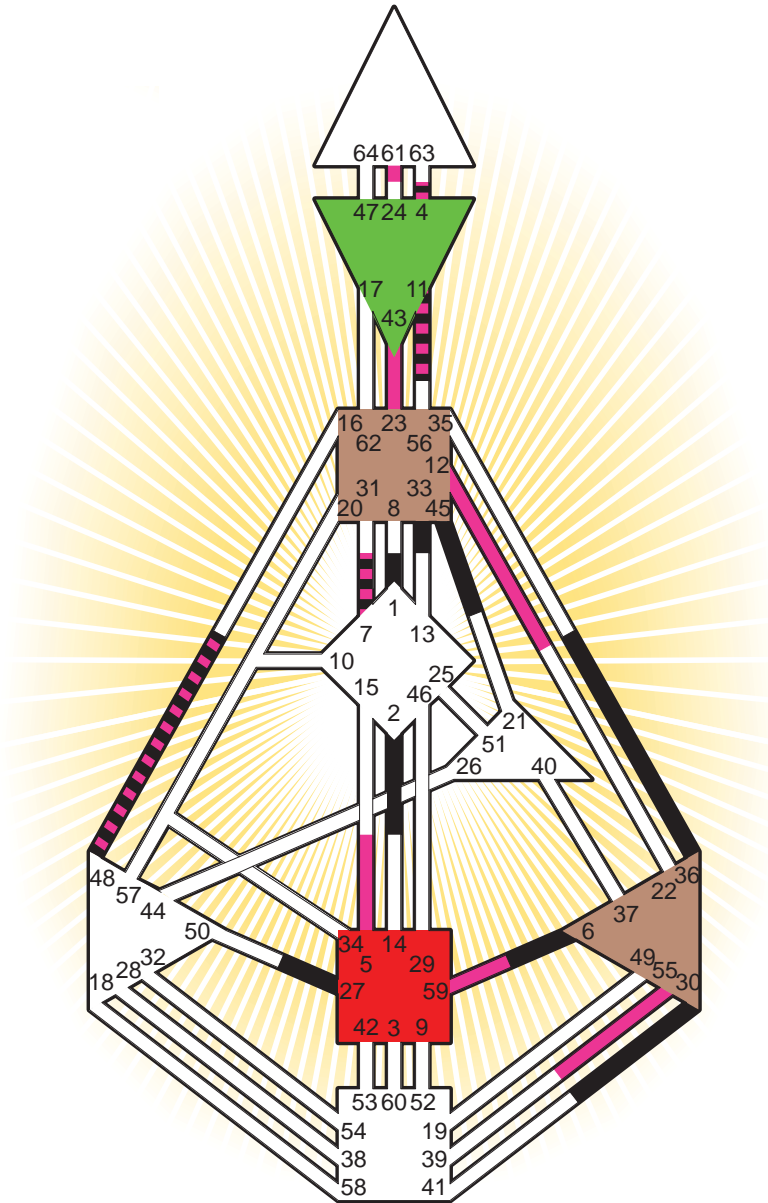

ZEN HUMAN DESIGN

INDIVIDUAL CHART

Billy Crystal

Personality

Manhattan, NY
 14. March 1948
 07:48:00 EST
 12:48:00 GMT

Design

18. December 1947
 15:08:16 GMT

Rodden Rating **AA**

Definition Type

- No Definition
- Single Definition
- Split Definition
- Triple Split Definition
- Quadruple Split Definition

Mode

- To Wait
- To Do

Defined Centers

- Throat
- Head
- Ji
- Heart
- Sacral
- Root

Awareness

- Mental (Ajna)
- Intuitive (Spleen)
- Emotional (Solar Plexus)

	☉	☊	☾	♈	♉	♊	♋	♌	♍	♎	♏	♐	♑
Personality	36.2	<u>6.2</u>	27.4	2.2	1.2	30.3	27.6	4.1	11.6	7.4	45.6	48.3	33.6
Design	11.4	12.4	55.3	<u>23.5</u>	<u>43.5</u>	5.6	61.2	<u>59.6</u>	5.1	4.4	12.2	48.4	7.2