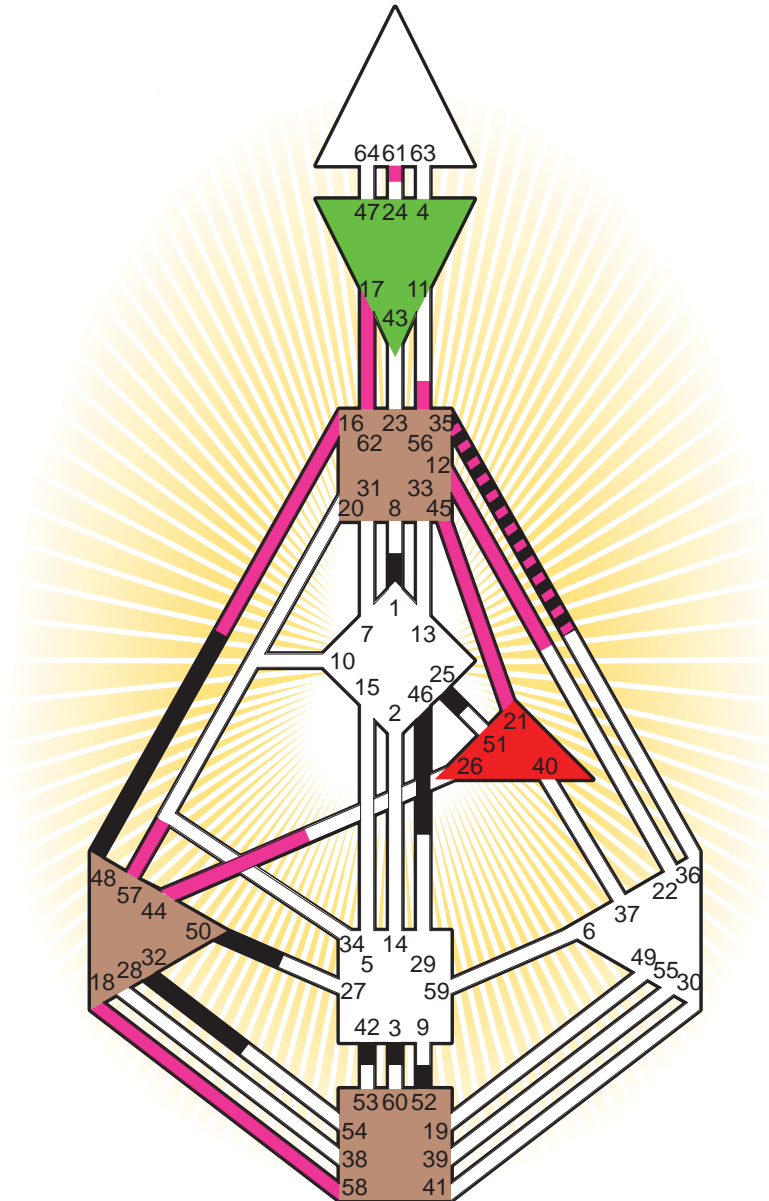

Definition Type

- No Definition
- Single Definition
- Split Definition
- Triple Split Definition
- Quadruple Split Definition

Mode

- To Wait
- To Do

Defined Centers

- Throat
- Head
- Ji
- Heart
- Sacral
- Root

Awareness

- Mental (Ajna)
- Intuitive (Spleen)
- Emotional (Solar Plexus)

| | ☉ | ⊕ | ☾ | ♋ | ♌ | ♍ | ♎ | ♏ | ♐ | ♑ | ♒ | ♓ | |
|-------------|-------------|-------------|-------------|-------------|-------------|-------------|-------------|-------------|-------------|-------------|-------------|-------------|-------------|
| Personality | 32.1 | 42.1 | 42.4 | 25.4 | 46.4 | 1.3 | <u>48.1</u> | 3.4 | 52.3 | 50.1 | 1.1 | 35.5 | 35.1 |
| Design | <u>62.4</u> | <u>61.4</u> | <u>58.2</u> | <u>17.1</u> | <u>18.1</u> | <u>56.6</u> | <u>45.3</u> | <u>21.5</u> | <u>12.1</u> | <u>57.5</u> | <u>44.4</u> | <u>35.4</u> | <u>16.6</u> |