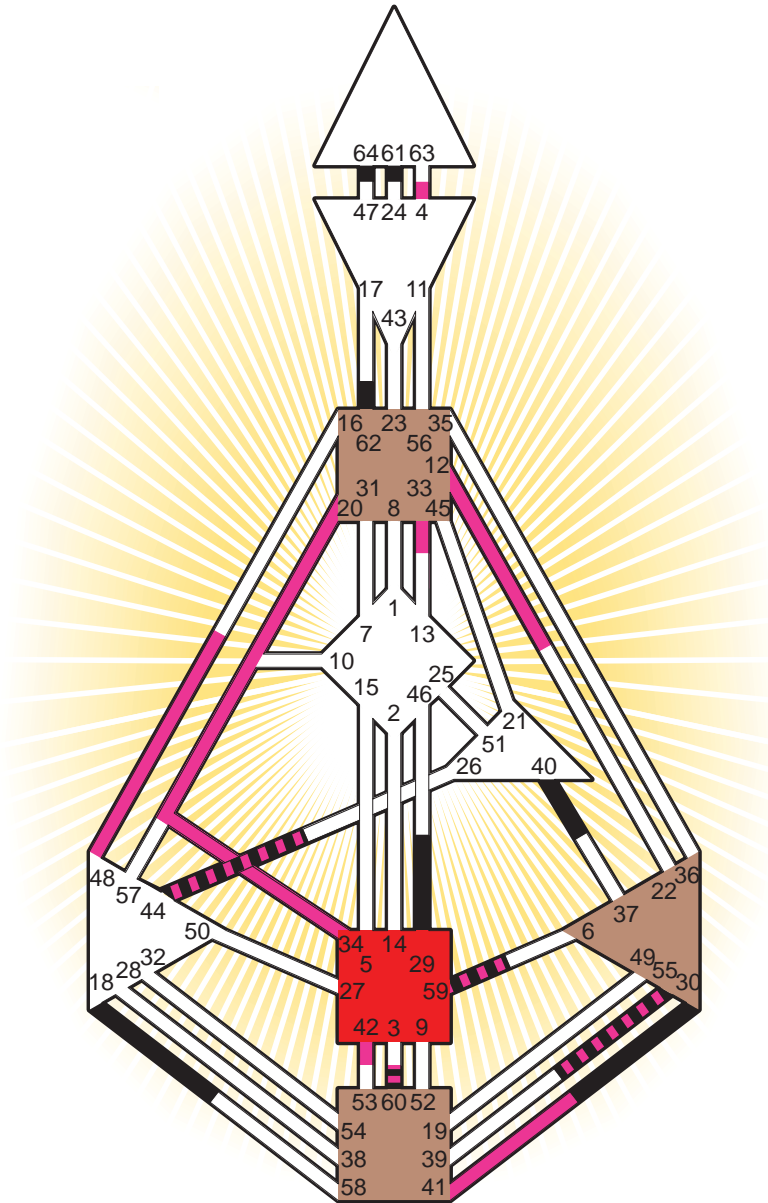

#### Definition Type

- No Definition
- Single Definition
- Split Definition
- Triple Split Definition
- Quadruple Split Definition

#### Mode

- To Wait
- To Do

#### Defined Centers

- Throat
- Head
- Ji
- Heart
- Sacral
- Root

#### Awareness

- Mental (Ajna)
- Intuitive (Spleen)
- Emotional (Solar Plexus)

	☉	⊕	☾	♋	♌	♍	♎	♏	♐	♑	♒	♓	
Personality	59.3	55.3	<u>30.6</u>	29.3	<u>30.3</u>	64.2	62.6	18.2	60.3	61.4	29.3	44.2	40.3
Design	<u>20.5</u>	<u>34.5</u>	<u>48.3</u>	59.2	<u>55.2</u>	12.5	42.2	33.4	<u>41.6</u>	60.4	4.4	44.2	59.6