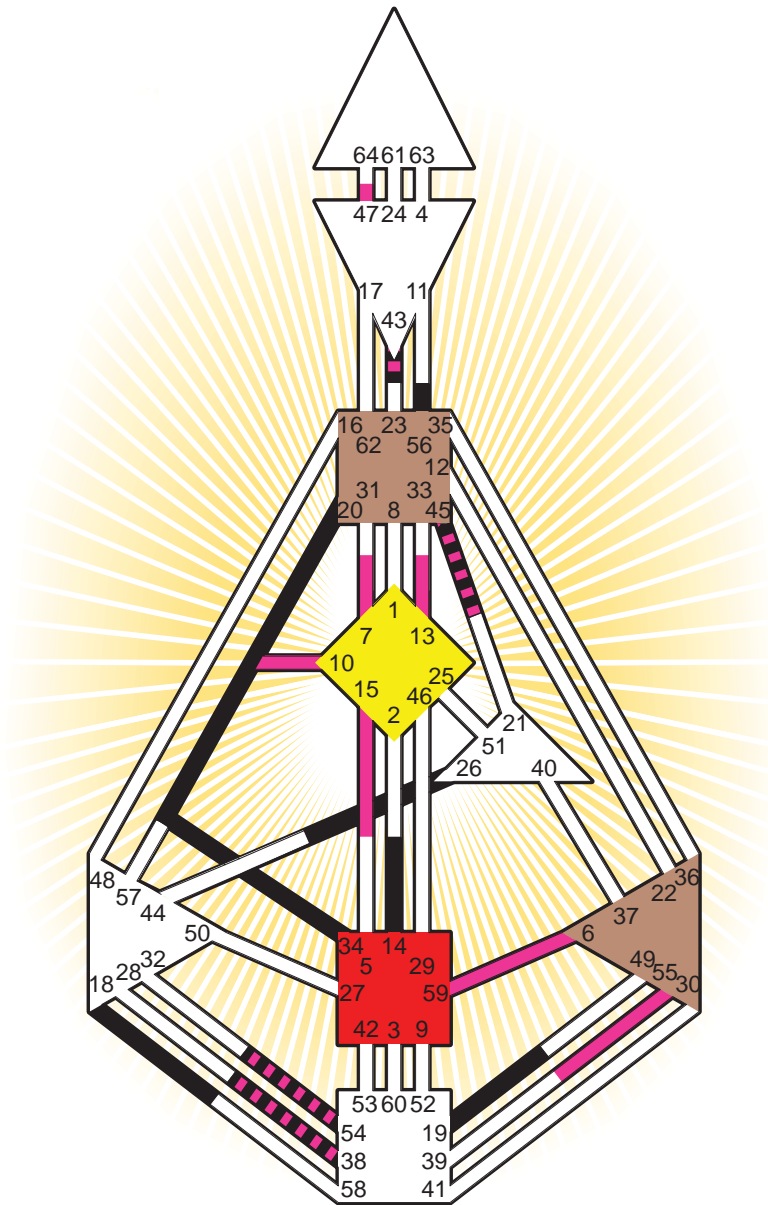

ZEN HUMAN DESIGN

INDIVIDUAL CHART

Miley Cyrus

Personality

Nashville, TN
 23. November 1992
 16:19:00 CST
 22:19:00 GMT

Design

26. August 1992
 21:56:47 GMT

Rodden Rating **AA**

Definition Type

- No Definition
- Single Definition
- Split Definition
- Triple Split Definition
- Quadruple Split Definition

Mode

- To Wait
- To Do

Defined Centers

- Throat
- Head
- Ji
- Heart
- Sacral
- Root

Awareness

- Mental (Ajna)
- Intuitive (Spleen)
- Emotional (Solar Plexus)

	☉	⊕	☾	♋	♌	♍	♎	♏	♐	♑	♒	♓	
Personality	<u>34.2</u>	<u>20.2</u>	14.2	26.5	45.5	14.3	38.4	56.2	18.6	19.6	54.1	54.3	43.5
Design	<u>59.5</u>	<u>55.5</u>	7.4	<u>10.1</u>	15.1	7.5	<u>6.2</u>	45.4	47.4	13.1	38.6	54.2	43.2