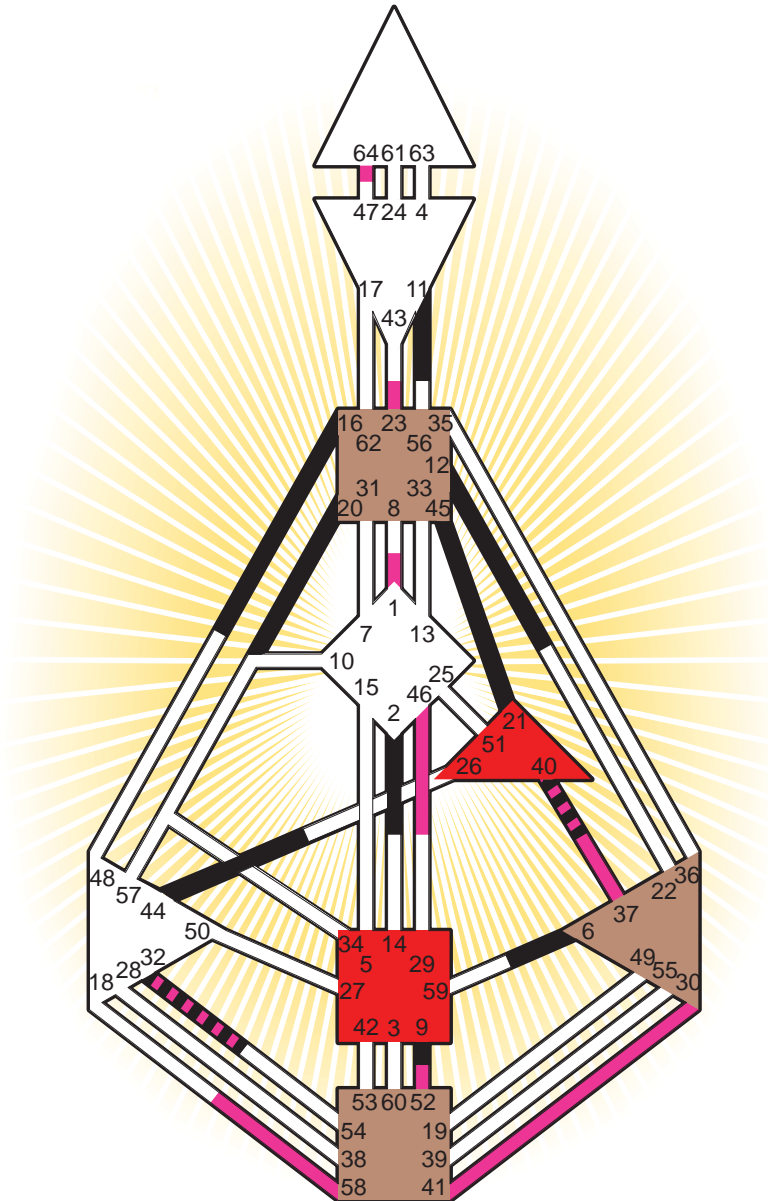

ZEN HUMAN DESIGN

INDIVIDUAL CHART

Albrecht Dürer

Personality

Nürnberg, D
 21. May 1471
 11:00:00 LMT
 10:15:44 GMT

Design

20. February 1471
 05:01:37 GMT

Rodden Rating **AA**

Definition Type

- No Definition
- Single Definition
- Split Definition
- Triple Split Definition
- Quadruple Split Definition

Mode

- To Wait
- To Do

Defined Centers

- Throat
- Head
- Ji
- Heart
- Sacral
- Root

Awareness

- Mental (Ajna)
- Intuitive (Spleen)
- Emotional (Solar Plexus)

	☉	⊕	☾	♋	♌	♍	♎	♏	♐	♑	♒	♓	
Personality	16.3	<u>9.3</u>	12.2	11.6	12.6	2.6	<u>45.5</u>	<u>21.6</u>	6.3	20.2	32.2	44.5	<u>40.5</u>
Design	<u>37.5</u>	<u>40.5</u>	<u>37.6</u>	<u>58.1</u>	<u>52.1</u>	<u>37.2</u>	<u>30.6</u>	<u>41.4</u>	<u>46.4</u>	<u>23.3</u>	<u>32.6</u>	1.1	<u>64.1</u>