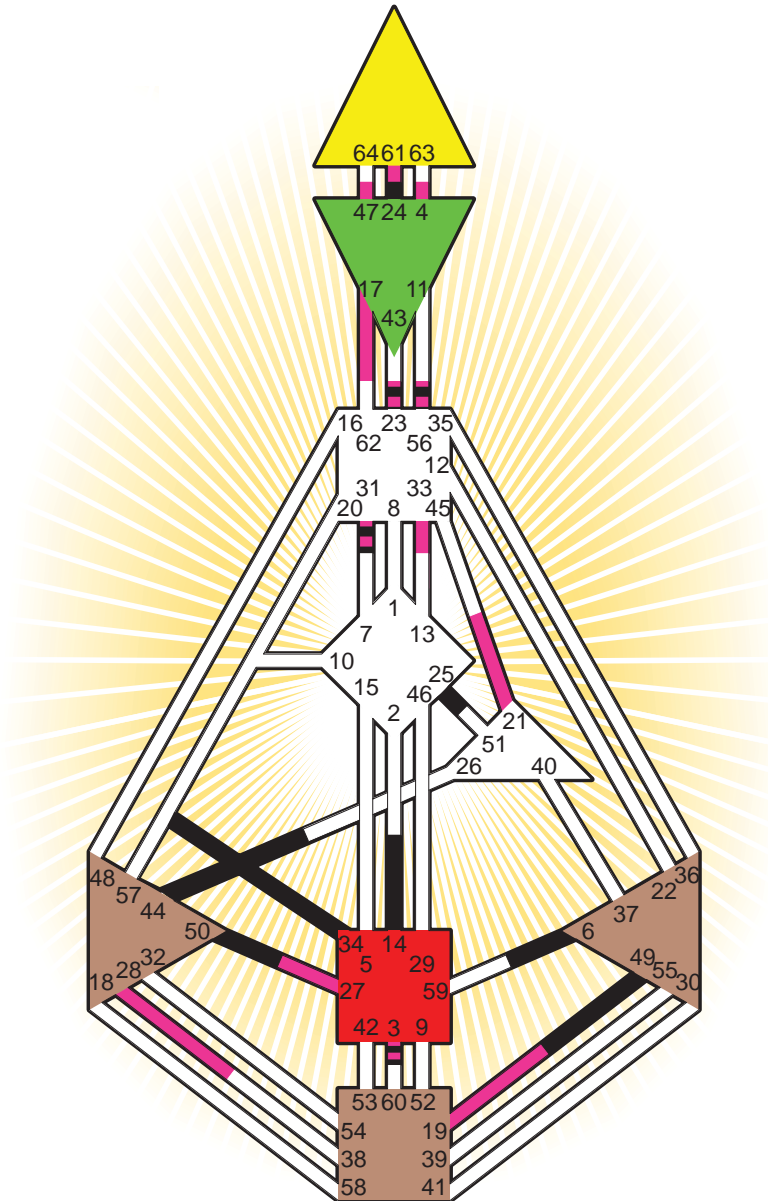

ZEN HUMAN DESIGN

INDIVIDUAL CHART

Adi Da

Personality

Jamaica, NY
 3. November 1939
 11:21:00 EST
 16:21:00 GMT

Design

5. August 1939
 16:32:58 GMT

Rodden Rating **B**

Definition Type

- No Definition
- Single Definition
- Split Definition
- Triple Split Definition
- Quadruple Split Definition

Mode

- To Wait
- To Do

Defined Centers

- Throat ■ Head
- Ji ■ Heart
- Sacral ■ Root

Awareness

- Mental (Ajna)
- Intuitive (Spleen)
- Emotional (Solar Plexus)

	☉	⊕	☾	♋	♌	♍	♎	♏	♐	♑	♒	♓	
Personality	44.3	<u>24.3</u>	56.3	<u>50.4</u>	3.4	34.3	14.2	<u>49.2</u>	25.2	3.1	23.2	6.3	31.1
Design	33.6	<u>19.6</u>	21.3	28.1	<u>27.1</u>	4.3	31.2	<u>61.6</u>	17.6	3.6	23.4	47.5	56.6