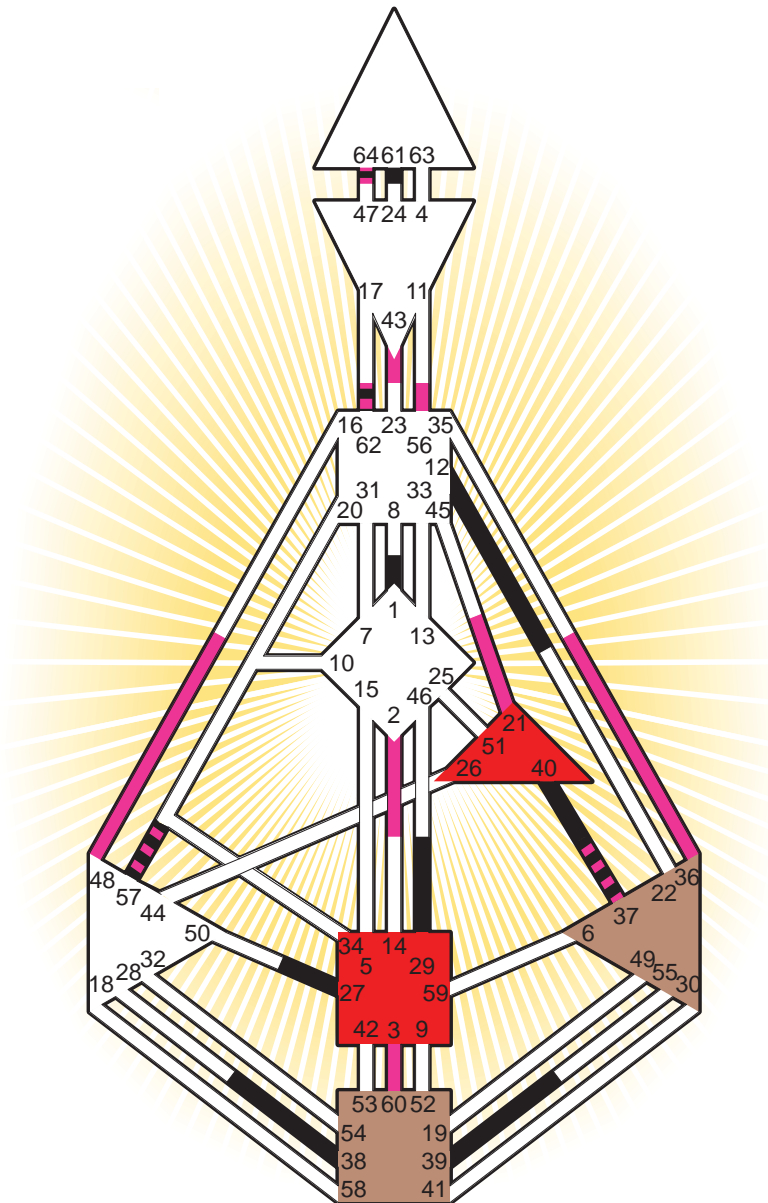

ZEN HUMAN DESIGN

INDIVIDUAL CHART

Dalai Lama XIV

Personality

Tengster, TJ
6. July 1935
04:48:00 CCT
20:48:00 GMT

Design

5. April 1935
14:35:00 GMT

Rodden Rating **AA**

Definition Type

- ☐ No Definition
- ☐ Single Definition
- ☒ Split Definition
- ☐ Triple Split Definition
- ☐ Quadruple Split Definition

Mode

- ☒ To Wait
- ☐ To Do

Defined Centers

- ☐ Throat
- ☐ Head
- ☐ Ji
- ☒ Heart
- ☒ Sacral
- ☐ Root

Awareness

- ☐ Mental (Ajna)
- ☐ Intuitive (Spleen)
- ☒ Emotional (Solar Plexus)

	☉	⊕	☾	♋	♌	♍	♎	♏	♐	♑	♒	♓	
Personality	39.4	38.4	<u>40.4</u>	61.2	62.2	12.4	29.4	57.4	1.1	<u>37.5</u>	27.4	64.1	62.5
Design	21.6	48.6	2.1	<u>60.2</u>	56.2	36.3	2.5	57.2	43.4	<u>37.1</u>	<u>3.5</u>	64.2	62.4