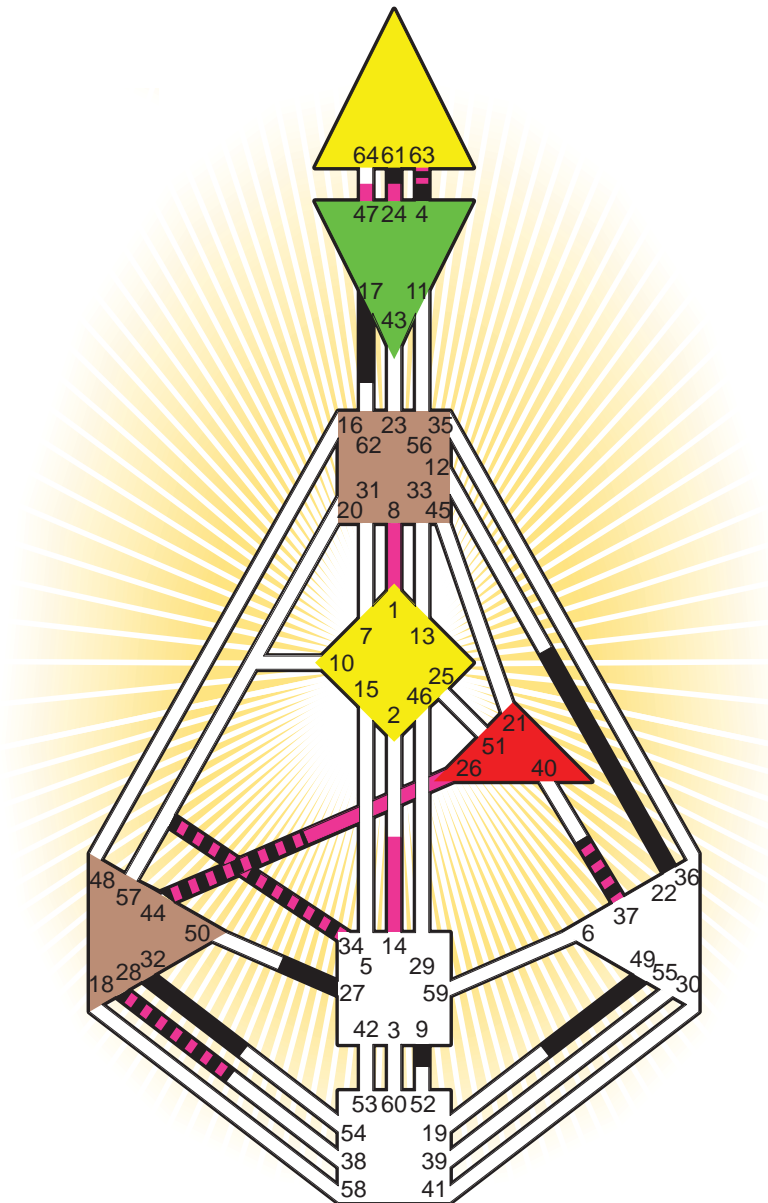

ZEN HUMAN DESIGN

INDIVIDUAL CHART

Charles Darwin

Personality

Shrewsbury, GBE
12. February 1809
03:00:00 LMT
03:11:00 GMT

Design

17. November 1808
12:56:31 GMT

Rodden Rating **DD**

Definition Type

- ☐ No Definition
- ☐ Single Definition
- ☐ Split Definition
- ☒ Triple Split Definition
- ☐ Quadruple Split Definition

Mode

- ☒ To Wait
- ☐ To Do

Defined Centers

- ☒ Throat
- ☒ Head
- ☒ Ji
- ☒ Heart
- ☐ Sacral
- ☐ Root

Awareness

- ☒ Mental (Ajna)
- ☒ Intuitive (Spleen)
- ☐ Emotional (Solar Plexus)

	☉	⊕	☾	♋	♌	♍	♎	♏	♐	♑	♒	♓	
Personality	49.5	<u>4.5</u>	<u>61.1</u>	28.5	27.5	37.5	17.4	32.5	22.6	34.4	<u>44.3</u>	9.1	<u>63.3</u>
Design	14.1	<u>8.1</u>	<u>1.4</u>	<u>44.6</u>	<u>24.6</u>	14.3	<u>26.6</u>	47.2	37.3	14.1	28.5	34.5	<u>63.2</u>