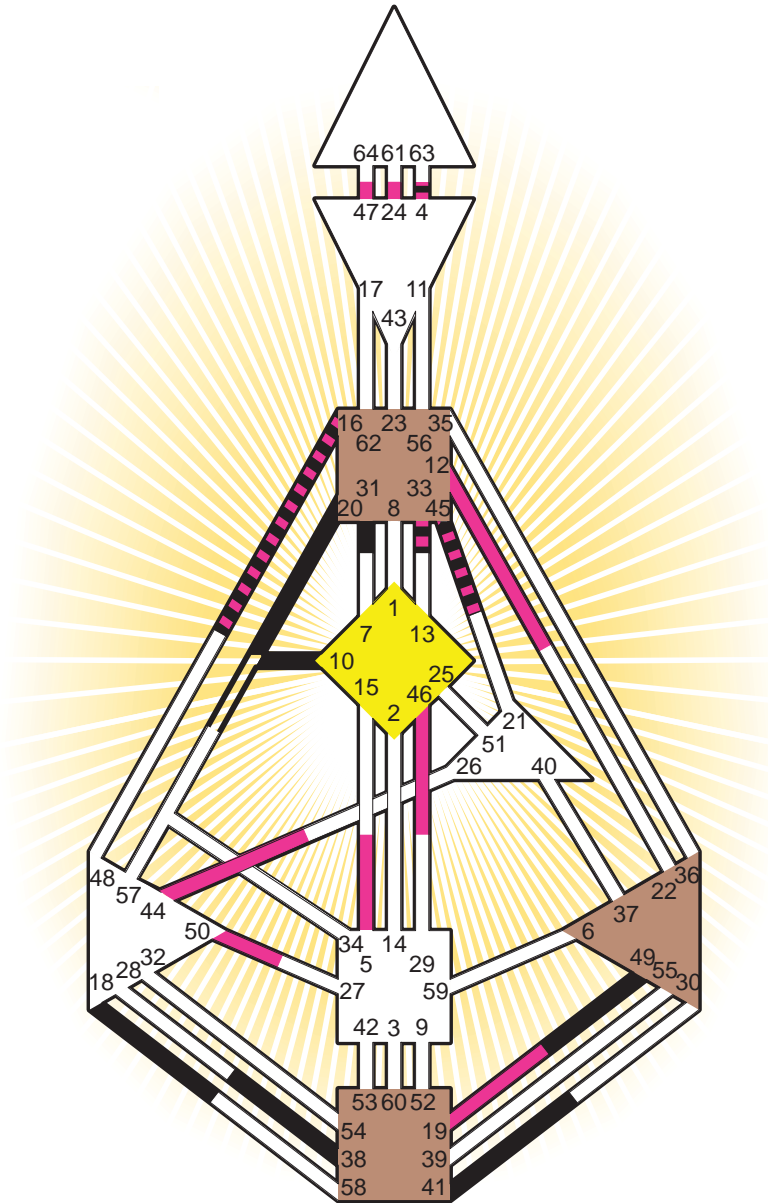

ZEN HUMAN DESIGN

INDIVIDUAL CHART

Angela Davis

Personality

Birmingham, AL
 26. January 1944
 12:30:00 CWT
 17:30:00 GMT

Design

31. October 1943
 23:06:12 GMT

Rodden Rating **AA**

Definition Type

- No Definition
- Single Definition
- Split Definition
- Triple Split Definition
- Quadruple Split Definition

Mode

- To Wait
- To Do

Defined Centers

- Throat
- Head
- Ji
- Heart
- Sacral
- Root

Awareness

- Mental (Ajna)
- Intuitive (Spleen)
- Emotional (Solar Plexus)

	☉	⊕	☾	♈	♉	♊	♋	♌	♍	♎	♏	♐	♑
Personality	41.4	31.4	<u>49.3</u>	31.6	41.6	38.2	<u>10.1</u>	16.1	4.6	45.4	<u>20.6</u>	18.1	33.1
Design	44.1	24.1	5.3	33.5	<u>19.5</u>	50.6	47.6	45.6	4.6	12.4	16.3	46.6	33.2