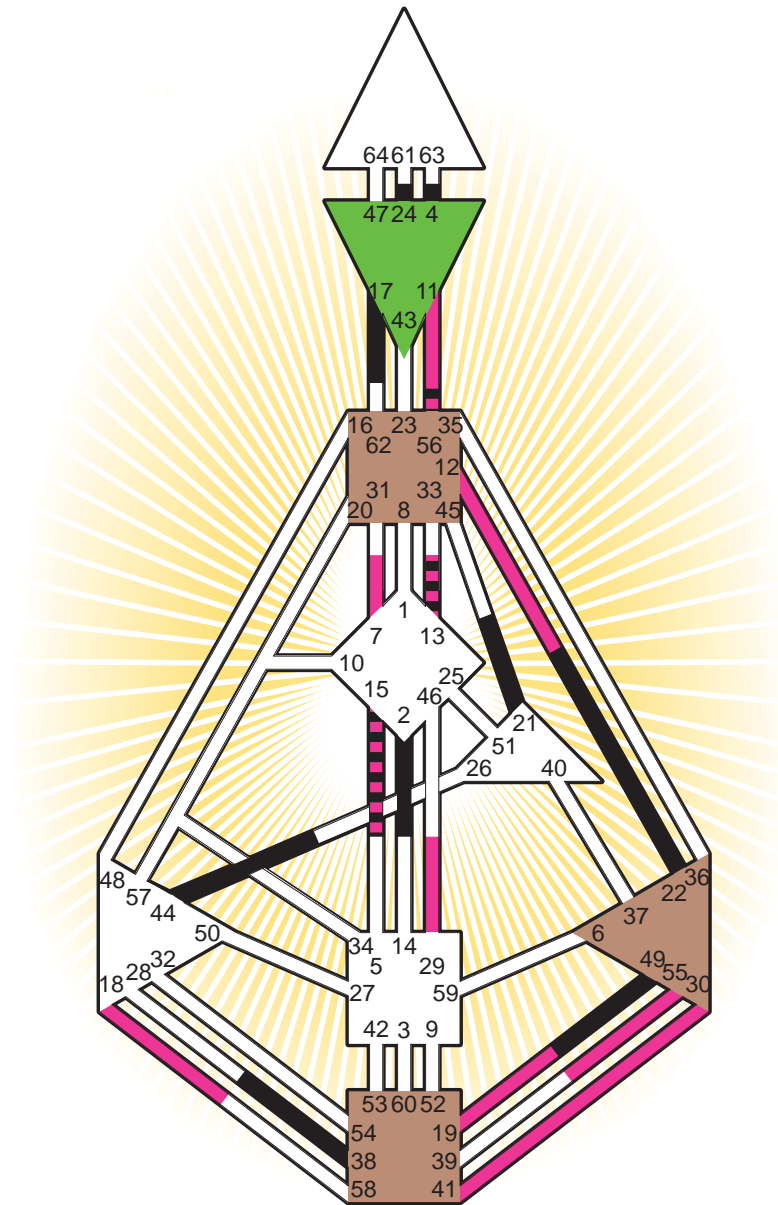

ZEN HUMAN DESIGN

INDIVIDUAL CHART

Moshe Dayan

Personality

Deganya, IL
 4. May 1915
 04:08:00 LMT
 01:45:40 GMT

Design

4. February 1915
 10:13:32 GMT

Rodden Rating C

Definition Type

- No Definition
- Single Definition
- Split Definition
- Triple Split Definition
- Quadruple Split Definition

Mode

- To Wait
- To Do

Defined Centers

- Throat
- Head
- Ji
- Heart
- Sacral
- Root

Awareness

- Mental (Ajna)
- Intuitive (Spleen)
- Emotional (Solar Plexus)

	☉	⊕	☾	♋	♌	♍	♎	♏	♐	♑	♒	♓	
Personality	24.6	44.6	38.6	<u>49.5</u>	4.5	2.3	17.5	21.5	<u>22.4</u>	15.1	13.3	<u>56.2</u>	15.3
Design	13.2	7.2	18.5	<u>30.3</u>	29.3	55.3	<u>11.6</u>	41.3	<u>30.6</u>	<u>12.4</u>	<u>19.5</u>	<u>56.3</u>	15.3