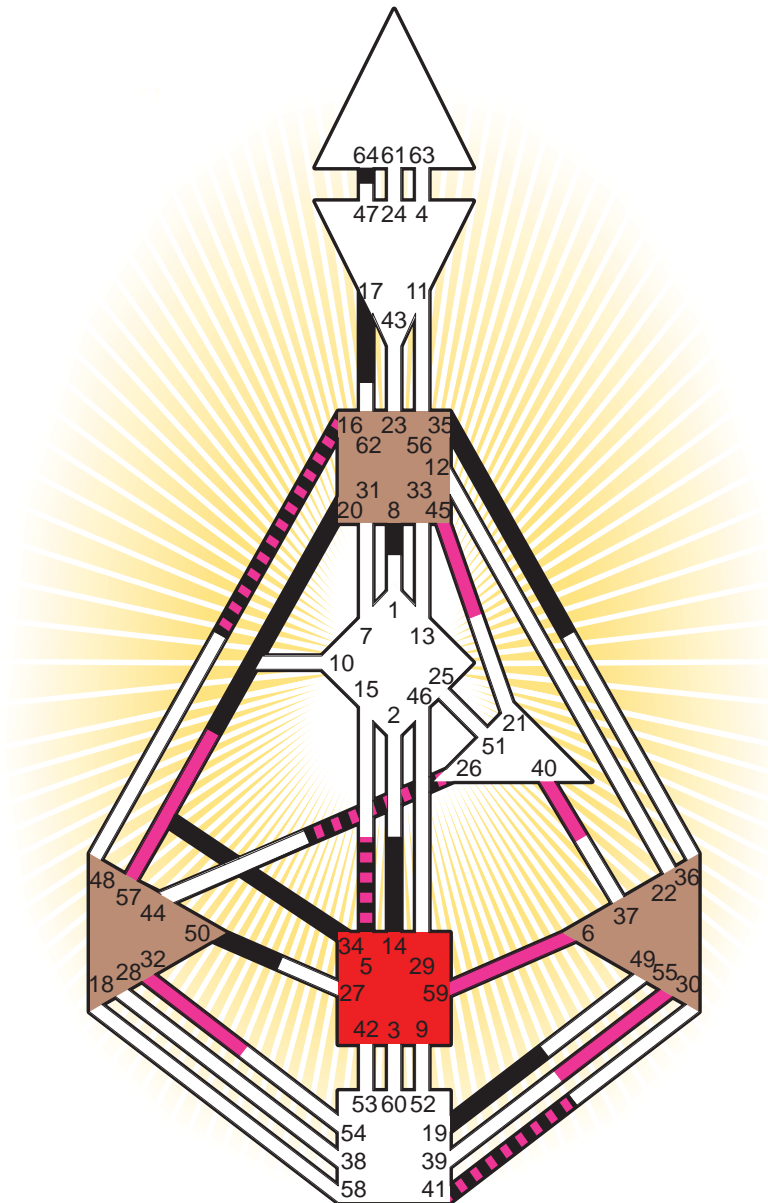

ZEN HUMAN DESIGN

INDIVIDUAL CHART

Charles De Gaulle

Personality

Lille, F
22. November 1890
04:00:00 LMT
03:47:44 GMT

Design

25. August 1890
02:58:37 GMT

Rodden Rating **AA**

Definition Type

- ☐ No Definition
- ☒ Single Definition
- ☐ Split Definition
- ☐ Triple Split Definition
- ☐ Quadruple Split Definition

Mode

- ☐ To Wait
- ☒ To Do

Defined Centers

- ☒ Throat ☐ Head
- ☐ Ji ☐ Heart
- ☒ Sacral ☐ Root

Awareness

- ☐ Mental (Ajna)
- ☒ Intuitive (Spleen)
- ☒ Emotional (Solar Plexus)

	☉	⊕	☾	♋	♌	♍	♎	♏	♐	♑	♒	♓	
Personality	14.6	8.6	17.1	35.4	5.4	<u>34.3</u>	26.2	19.5	41.6	64.5	50.3	<u>20.6</u>	16.2
Design	<u>59.2</u>	55.2	26.6	45.5	26.5	<u>6.5</u>	<u>57.1</u>	5.2	41.3	40.1	32.4	16.2	16.3