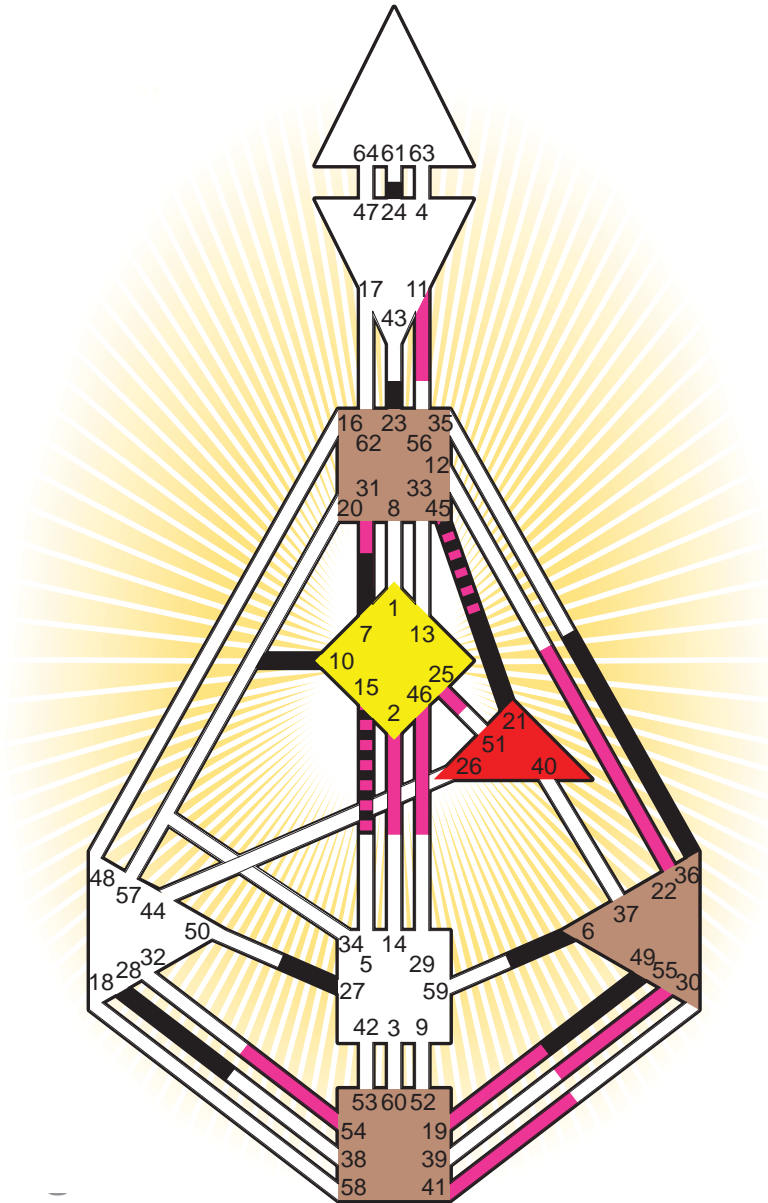

ZEN HUMAN DESIGN

INDIVIDUAL CHART

Willem De Kooning

Personality

Rotterdam, NL
 24. April 1904
 01:00:00 AMT
 00:40:00 GMT

Design

26. January 1904
 18:36:47 GMT

Rodden Rating **AA**

Definition Type

- No Definition
- Single Definition
- Split Definition
- Triple Split Definition
- Quadruple Split Definition

Mode

- To Wait
- To Do

Defined Centers

- Throat
- Head
- Ji
- Heart
- Sacral
- Root

Awareness

- Mental (Ajna)
- Intuitive (Spleen)
- Emotional (Solar Plexus)

	☉	⊕	☾	♋	♌	♍	♎	♏	♐	♑	♒	♓	
Personality	27.2	28.2	7.2	6.5	36.5	23.5	21.5	24.6	21.4	49.2	10.2	15.6	45.3
Design	41.4	31.4	2.4	46.1	25.1	54.3	11.4	55.6	22.6	19.4	11.6	15.6	45.3