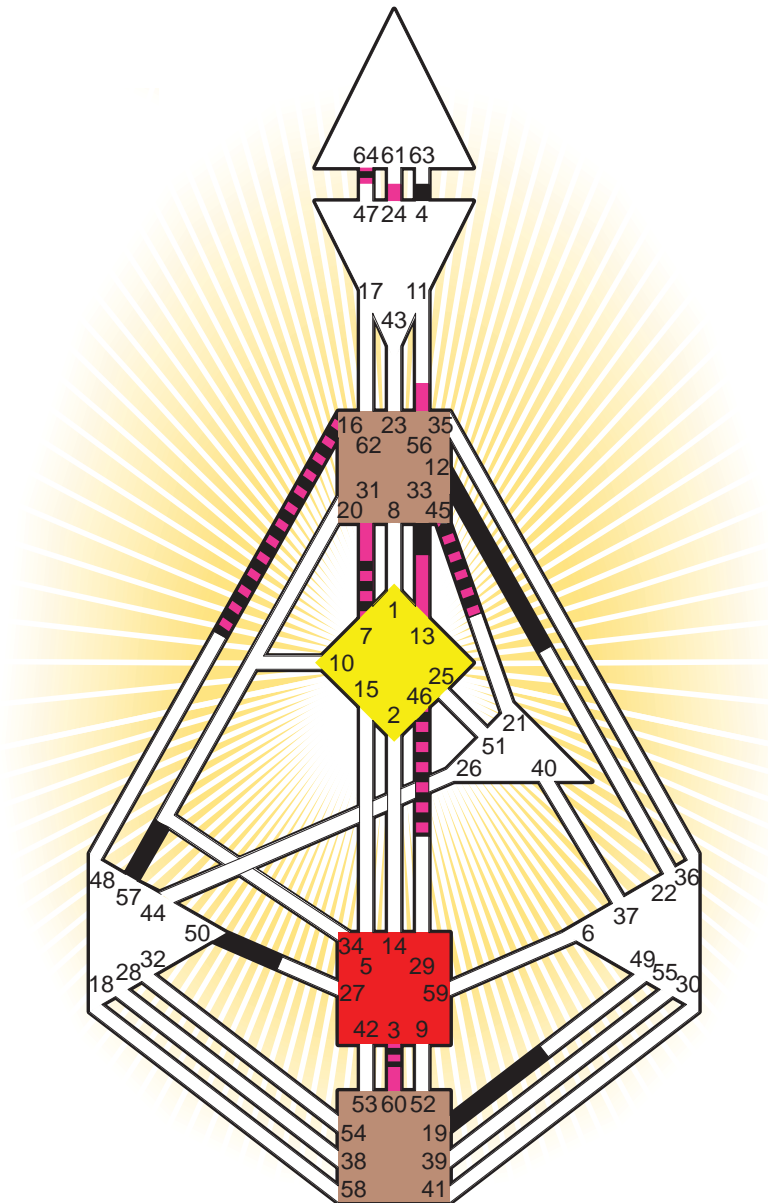

ZEN HUMAN DESIGN

INDIVIDUAL CHART

Catherine Deneuve

Personality

Paris, F
 22. October 1943
 13:35:00 WET/S
 12:35:00 GMT

Design

23. July 1943
 23:57:34 GMT

Rodden Rating **AA**

Definition Type

- No Definition
- Single Definition
- Split Definition
- Triple Split Definition
- Quadruple Split Definition

Mode

- To Wait
- To Do

Defined Centers

- Throat
- Head
- Ji
- Heart
- Sacral
- Root

Awareness

- Mental (Ajna)
- Intuitive (Spleen)
- Emotional (Solar Plexus)

	☉	⊕	☾	♋	♌	♍	♎	♏	♐	♑	♒	♓	
Personality	50.2	3.2	7.1	33.6	19.6	57.1	64.4	45.6	4.5	12.5	16.3	46.5	33.2
Design	56.5	60.5	3.2	7.3	13.3	31.6	64.1	24.4	31.4	45.6	16.3	46.2	31.5