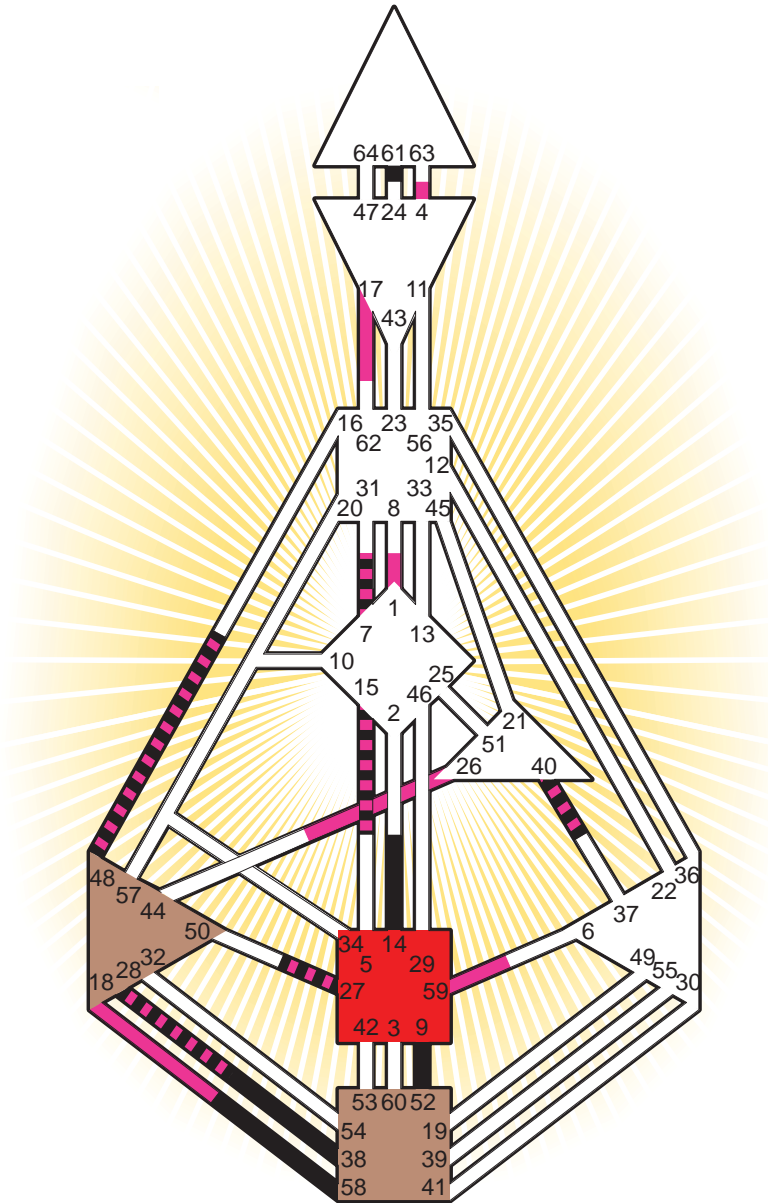

ZEN HUMAN DESIGN

INDIVIDUAL CHART

Gerard Depardieu

Personality

Châteauroux, F
 27. December 1948
 08:00:00 MET
 07:00:00 GMT

Design

30. September 1948
 17:38:42 GMT

Rodden Rating **AA**

Definition Type

- No Definition
- Single Definition
- Split Definition
- Triple Split Definition
- Quadruple Split Definition

Mode

- To Wait
- To Do

Defined Centers

- Throat
- Head
- Ji
- Heart
- Sacral
- Root

Awareness

- Mental (Ajna)
- Intuitive (Spleen)
- Emotional (Solar Plexus)

	☉	⊕	☾	♈	♉	♊	♋	♌	♍	♎	♏	♐	♑
Personality	58.2	52.2	14.4	27.2	28.2	38.5	9.4	61.3	58.6	40.1	15.1	48.6	7.4
Design	18.4	17.4	40.3	27.4	28.4	28.1	4.5	1.6	26.6	59.2	15.3	48.4	7.3