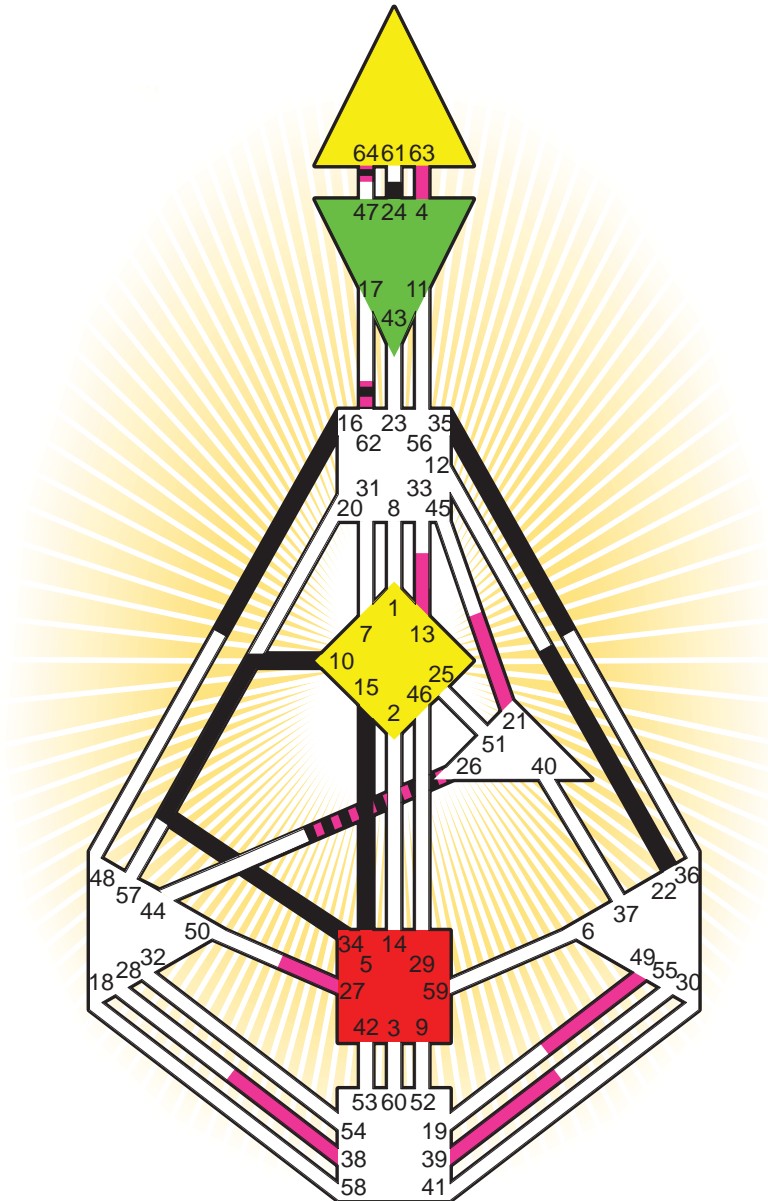

ZEN HUMAN DESIGN

INDIVIDUAL CHART

Bruce Dern

Personality

Chicago, IL
 4. June 1936
 03:11:00 CDT
 08:11:00 GMT

Design

6. March 1936
 06:06:09 GMT

Rodden Rating **AA**

Definition Type

- No Definition
- Single Definition
- Split Definition
- Triple Split Definition
- Quadruple Split Definition

Mode

- To Wait
- To Do

Defined Centers

- Throat
- Ji
- Sacral
- Head
- Heart
- Root

Awareness

- Mental (Ajna)
- Intuitive (Spleen)
- Emotional (Solar Plexus)

	☉	⊕	☾	♋	♌	♍	♎	♏	♐	♑	♒	♓	
Personality	35.3	5.3	34.4	10.6	15.6	16.3	16.1	35.5	26.4	22.6	24.1	64.3	62.6
Design	63.5	64.5	4.6	38.2	39.2	49.2	13.3	21.1	26.6	63.2	27.1	64.5	62.5