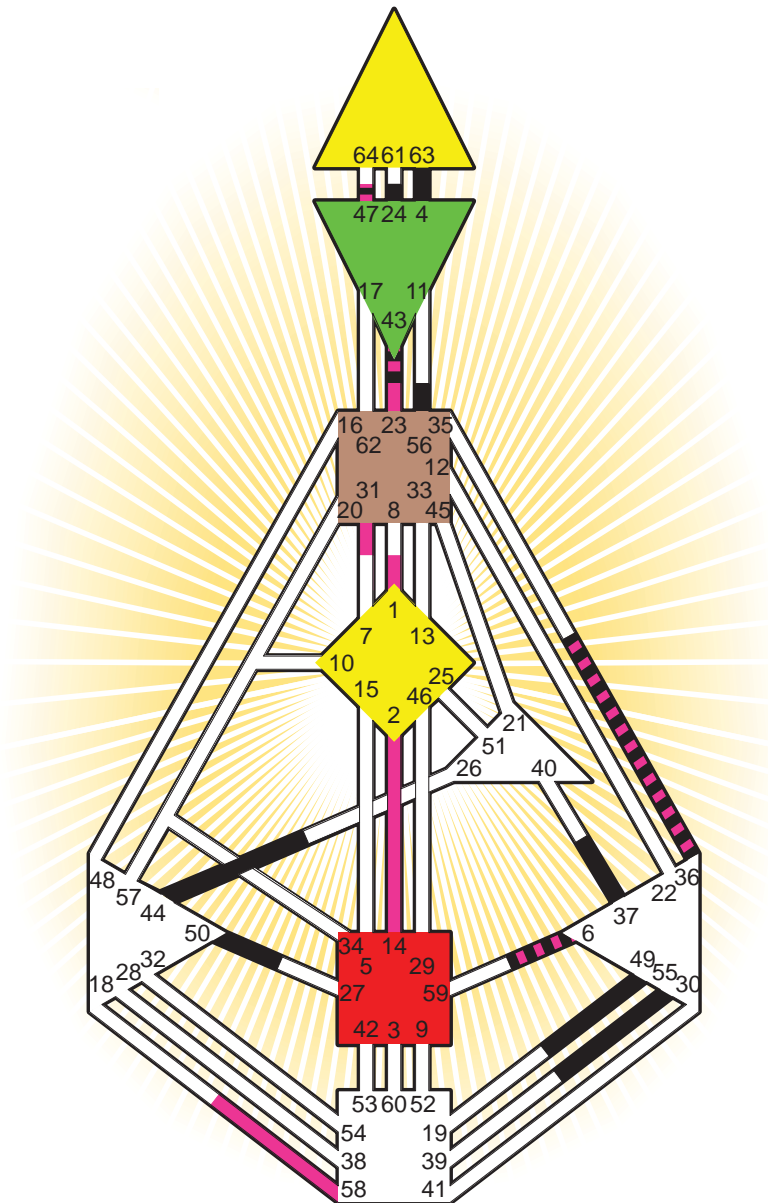

ZEN HUMAN DESIGN

INDIVIDUAL CHART

Laura Dern

Personality

Santa Monica, CA
 10. February 1967
 07:48:00 PST
 15:48:00 GMT

Design

16. November 1966
 00:57:55 GMT

Rodden Rating **AA**

Definition Type

- No Definition
- Single Definition
- Split Definition
- Triple Split Definition
- Quadruple Split Definition

Mode

- To Wait
- To Do

Defined Centers

- Throat
- Head
- Ji
- Heart
- Sacral
- Root

Awareness

- Mental (Ajna)
- Intuitive (Spleen)
- Emotional (Solar Plexus)

| | ☉ | ⊕ | ☾ | ♋ | ♌ | ♍ | ♎ | ♏ | ♐ | ♑ | ♒ | ♓ | |
|-------------|-------------|-------------|------|------------|------|-------------|-------------|------|------|------|-----|-------------|------|
| Personality | 49.3 | <u>4.3</u> | 55.5 | 24.3 | 44.3 | 37.2 | <u>63.3</u> | 50.4 | 56.1 | 36.6 | 6.2 | <u>43.6</u> | 47.4 |
| Design | <u>43.5</u> | <u>23.5</u> | 58.4 | <u>2.4</u> | 1.4 | <u>14.3</u> | <u>14.1</u> | 47.4 | 31.3 | 36.1 | 6.1 | <u>43.4</u> | 47.4 |