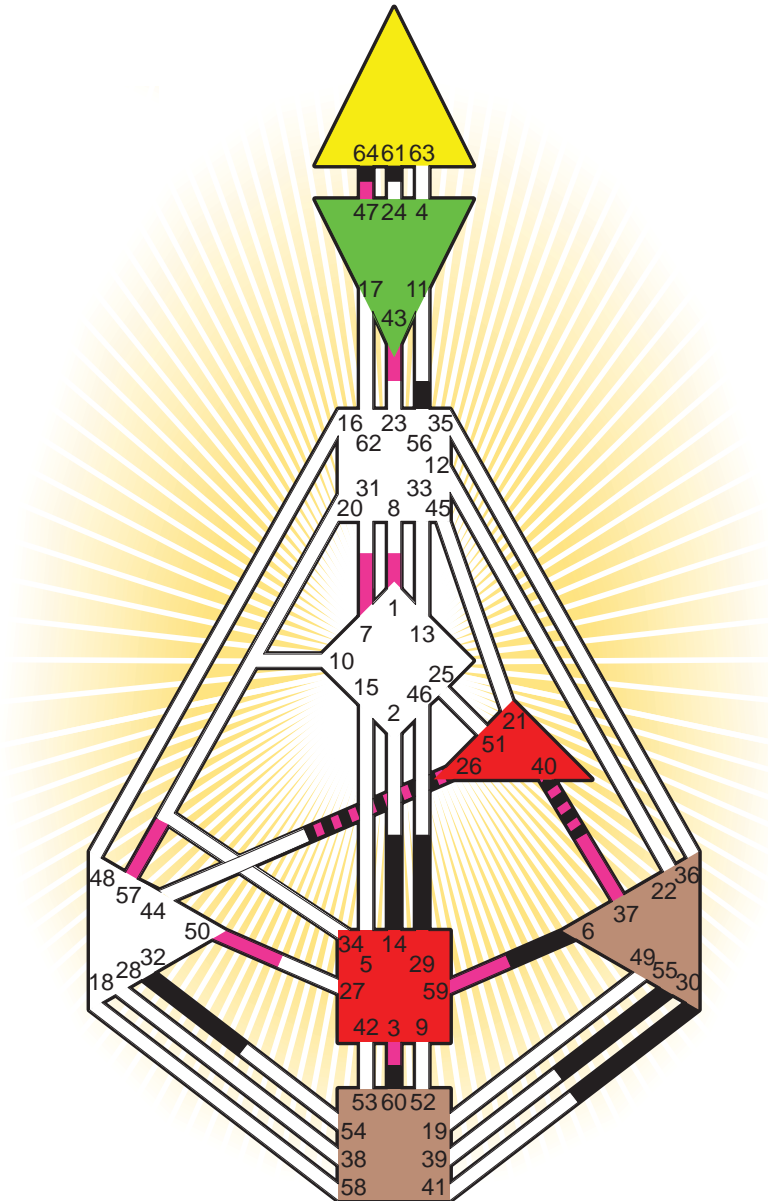

ZEN HUMAN DESIGN

INDIVIDUAL CHART

Zoey Deschanel

Personality

Santa Monica, CA
 17. January 1980
 06:57:00 PST
 14:57:00 GMT

Design

22. October 1979
 16:00:58 GMT

Rodden Rating **AA**

Definition Type

- No Definition
- Single Definition
- Split Definition
- Triple Split Definition
- Quadruple Split Definition

Mode

- To Wait
- To Do

Defined Centers

- Throat
- Ji
- Sacral
- Head
- Heart
- Root

Awareness

- Mental (Ajna)
- Intuitive (Spleen)
- Emotional (Solar Plexus)

	☉	⊕	☾	♋	♌	♍	♎	♏	♐	♑	♒	♓	
Personality	<u>60.1</u>	<u>56.1</u>	61.3	29.6	30.6	61.4	55.2	<u>64.5</u>	<u>40.4</u>	<u>6.5</u>	14.1	26.5	32.2
Design	<u>50.3</u>	<u>3.3</u>	1.4	<u>40.2</u>	<u>37.2</u>	43.3	1.1	<u>7.3</u>	<u>59.5</u>	<u>47.6</u>	43.2	26.2	57.5