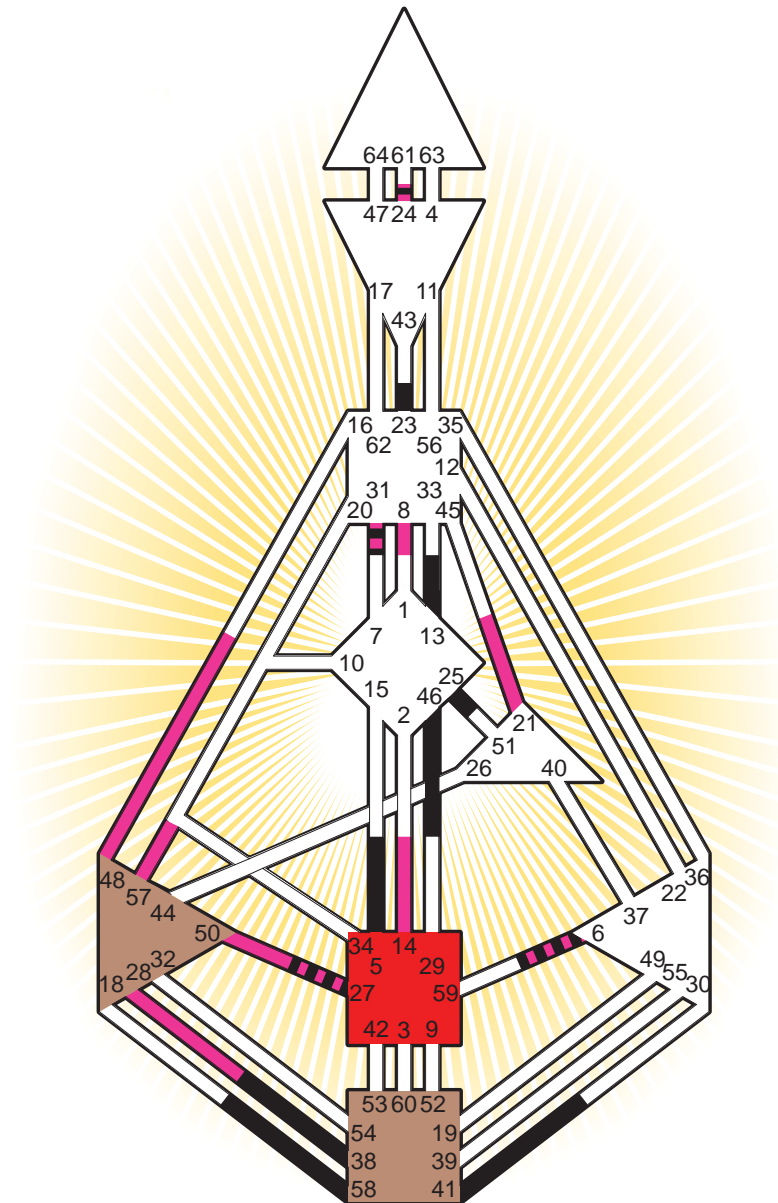

ZEN HUMAN DESIGN

INDIVIDUAL CHART

Neil Diamond

Personality

Brooklyn, NY
 24. January 1941
 23:04:00 EST
 04:04:00 GMT

Design

30. October 1940
 09:23:40 GMT

Rodden Rating **AA**

Definition Type

- No Definition
- Single Definition
- Split Definition
- Triple Split Definition
- Quadruple Split Definition

Mode

- To Wait
- To Do

Defined Centers

- Throat
- Head
- Ji
- Heart
- Sacral
- Root

Awareness

- Mental (Ajna)
- Intuitive (Spleen)
- Emotional (Solar Plexus)

	☉	⊕	☾	♈	♉	♊	♋	♌	♍	♎	♏	♐	♑
Personality	41.3	31.3	58.3	46.6	25.6	13.1	<u>38.5</u>	5.3	<u>27.6</u>	24.1	23.4	6.6	31.2
Design	<u>28.6</u>	<u>27.6</u>	<u>50.4</u>	48.2	21.2	14.4	6.5	57.1	24.4	24.5	8.1	6.5	31.3