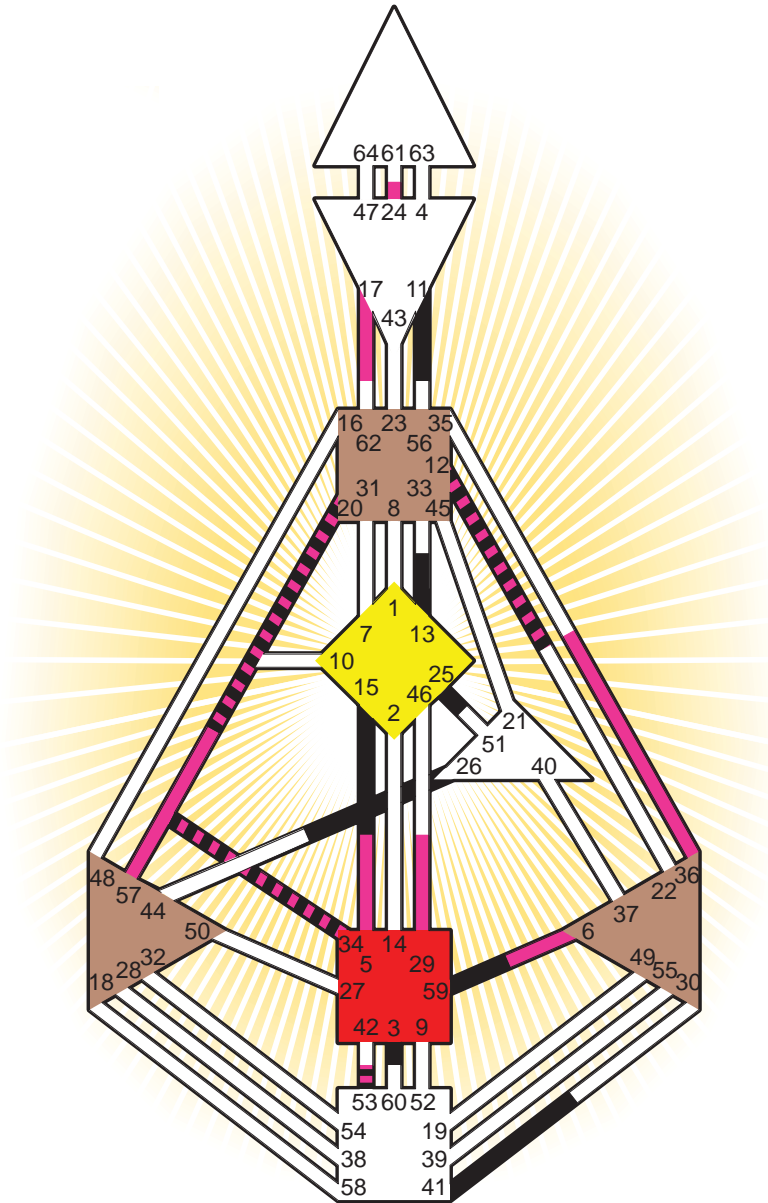

ZEN HUMAN DESIGN

INDIVIDUAL CHART

Philip K. Dick

Personality

Chicago, IL
 16. December 1928
 12:15:00 CST
 18:15:00 GMT

Design

19. September 1928
 19:07:55 GMT

Rodden Rating **AA**

Definition Type

- No Definition
- Single Definition
- Split Definition
- Triple Split Definition
- Quadruple Split Definition

Mode

- To Wait
- To Do

Defined Centers

- Throat Head
- Ji Heart
- Sacral Root

Awareness

- Mental (Ajna)
- Intuitive (Spleen)
- Emotional (Solar Plexus)

	☉	⊕	☾	♋	♌	♍	♎	♏	♐	♑	♒	♓	
Personality	11.3	12.3	13.2	<u>20.1</u>	<u>34.1</u>	11.2	41.4	<u>15.4</u>	3.5	26.6	25.6	<u>59.2</u>	53.3
Design	<u>6.5</u>	<u>36.5</u>	<u>34.2</u>	<u>20.3</u>	<u>34.3</u>	<u>57.6</u>	<u>57.4</u>	<u>12.2</u>	<u>24.3</u>	<u>5.3</u>	<u>17.3</u>	<u>29.6</u>	<u>53.4</u>