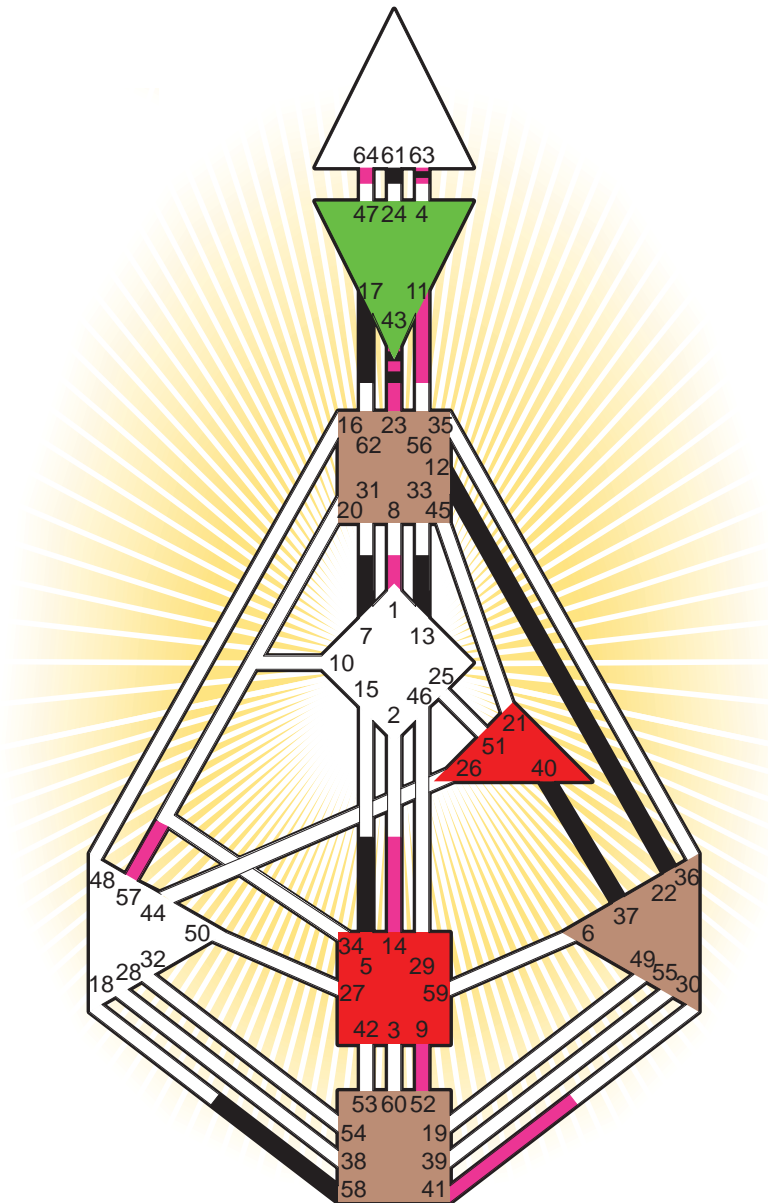

ZEN HUMAN DESIGN

INDIVIDUAL CHART

Charles Dickens

Personality

Portsmouth, GBE
7. February 1812
19:50:00 LMT
19:54:20 GMT

Design

13. November 1811
05:19:04 GMT

Rodden Rating **A**

Definition Type

- ☐ No Definition
- ☐ Single Definition
- ☒ Split Definition
- ☐ Triple Split Definition
- ☐ Quadruple Split Definition

Mode

- ☐ To Wait
- ☒ To Do

Defined Centers

- ☒ Throat
- ☐ Head
- ☐ Ji
- ☒ Heart
- ☒ Sacral
- ☐ Root

Awareness

- ☒ Mental (Ajna)
- ☐ Intuitive (Spleen)
- ☐ Emotional (Solar Plexus)

	☉	☊	☾	♋	♌	♍	♎	♏	♐	♑	♒	♓	
Personality	13.6	7.6	5.2	40.3	37.3	61.2	63.6	17.4	12.5	58.1	43.5	5.2	22.1
Design	43.2	23.2	57.2	64.5	63.5	1.4	14.4	41.2	52.2	11.3	43.1	9.5	63.6