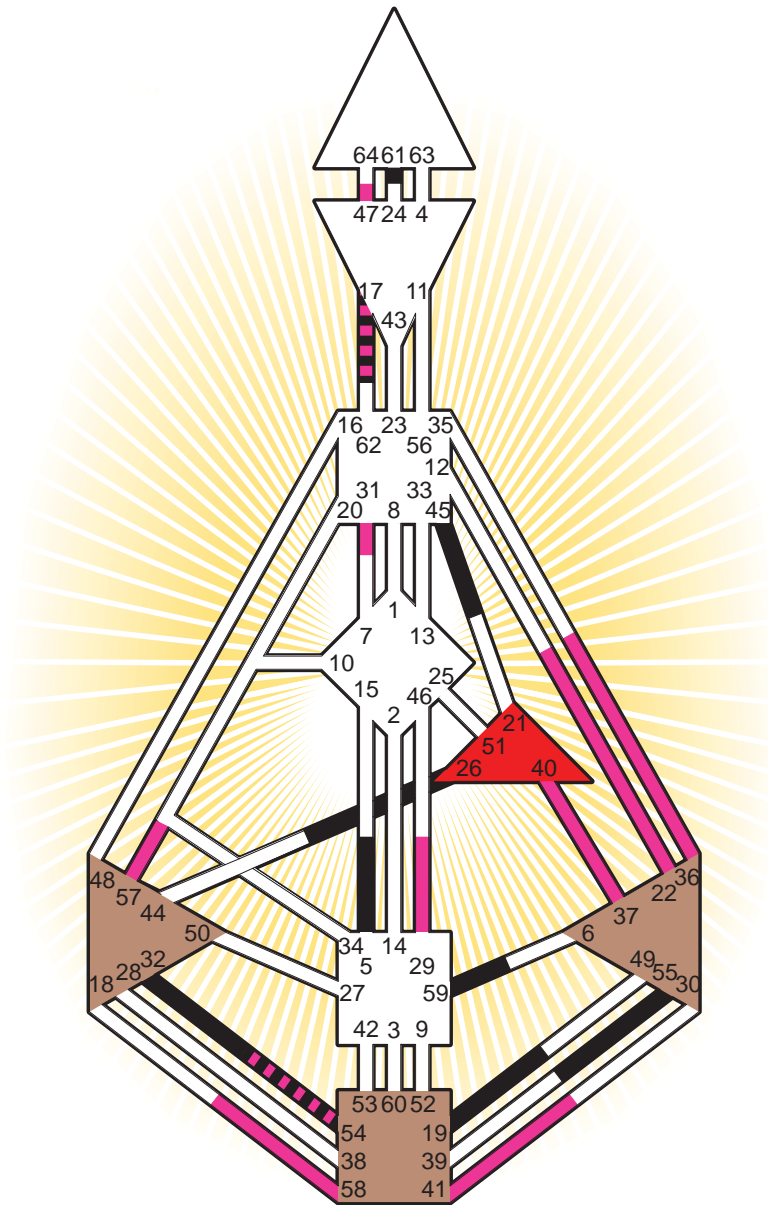

Emily Dickinson

Personality

Amherst, MA
10. December 1830
04:40:00 LMT
09:30:04 GMT

Design

13. September 1830
05:20:14 GMT

Rodden Rating **B**

Definition Type

- ☐ No Definition
- ☐ Single Definition
- ☒ Split Definition
- ☐ Triple Split Definition
- ☐ Quadruple Split Definition

Mode

- ☒ To Wait
- ☐ To Do

Defined Centers

- ☐ Throat   ☐ Head
- ☐ Ji   ☒ Heart
- ☐ Sacral   ☒ Root

Awareness

- ☐ Mental (Ajna)
- ☒ Intuitive (Spleen)
- ☒ Emotional (Solar Plexus)

	☉	⊕	☾	♋	♌	♍	♎	♏	♐	♑	♒	♓	
Personality	26.1	45.1	<u>32.4</u>	59.5	55.5	26.5	5.5	17.2	<u>54.6</u>	59.2	19.1	61.1	17.4
Design	47.4	22.4	31.4	<u>40.5</u>	<u>37.5</u>	57.1	29.1	36.6	58.5	29.1	41.6	<u>54.6</u>	17.6