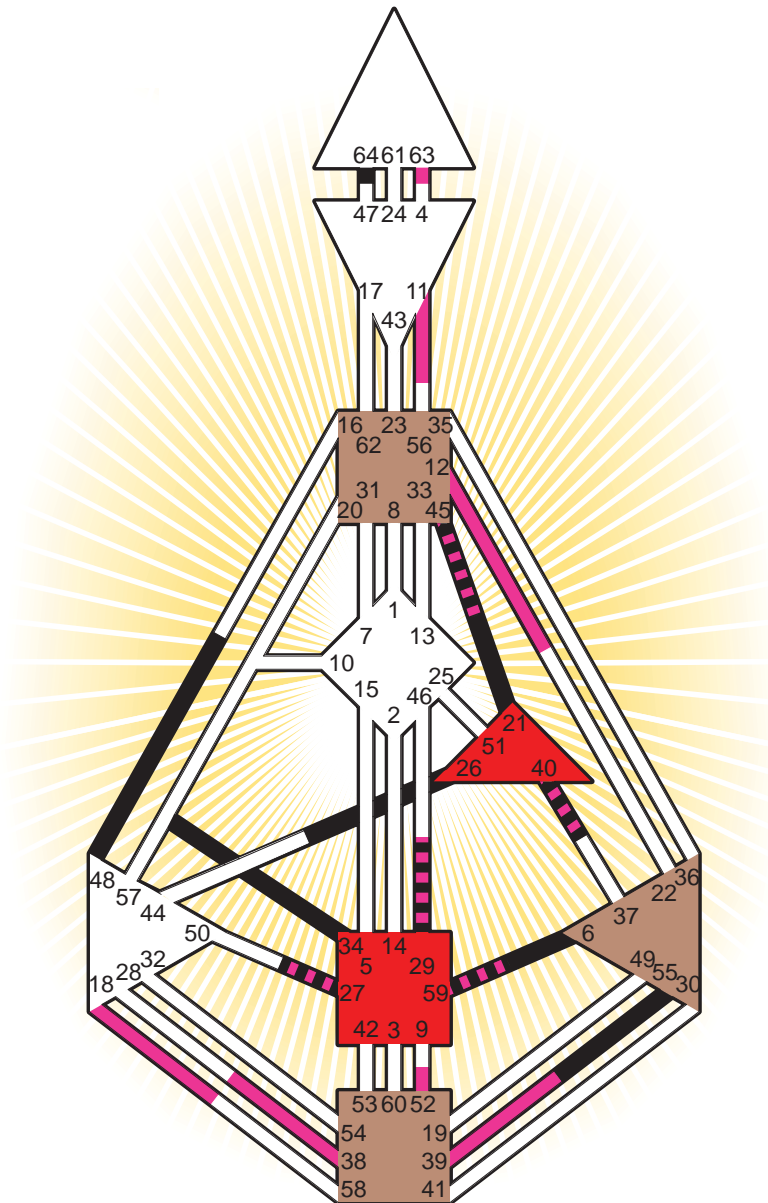

ZEN HUMAN DESIGN

INDIVIDUAL CHART

Denis Diderot

Personality

Langres, F
 5. October 1713
 17:00:00 LMT
 16:38:40 GMT

Design

6. July 1713
 16:13:29 GMT

Rodden Rating **AA**

Definition Type

- No Definition
- Single Definition
- Split Definition
- Triple Split Definition
- Quadruple Split Definition

Mode

- To Wait
- To Do

Defined Centers

- Throat
- Head
- Ji
- Heart
- Sacral
- Root

Awareness

- Mental (Ajna)
- Intuitive (Spleen)
- Emotional (Solar Plexus)

	☉	⊕	☾	♋	♌	♍	♎	♏	♐	♑	♒	♓	
Personality	48.3	21.3	27.3	26.4	45.4	6.2	29.6	34.5	55.5	40.1	64.3	27.5	59.6
Design	39.6	38.6	11.3	11.5	12.5	52.5	45.4	18.3	63.2	29.2	40.4	27.5	59.3