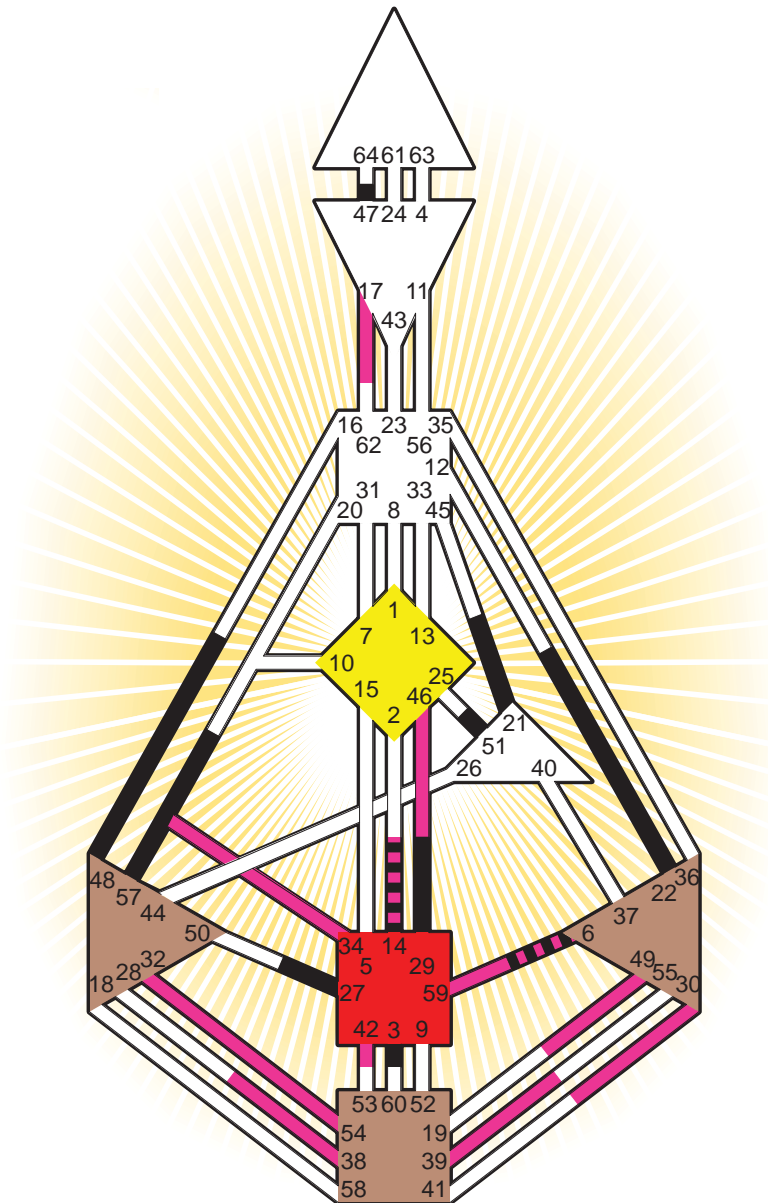

Definition Type

- No Definition
- Single Definition
- Split Definition
- Triple Split Definition
- Quadruple Split Definition

Mode

- To Wait
- To Do

Defined Centers

- Throat
- Head
- Ji
- Heart
- Sacral
- Root

Awareness

- Mental (Ajna)
- Intuitive (Spleen)
- Emotional (Solar Plexus)

	☉	⊕	☾	♋	♌	♍	♎	♏	♐	♑	♒	♓	
Personality	21.1	48.1	3.4	51.4	57.4	22.2	22.2	27.1	29.3	21.6	6.5	14.2	47.5
Design	38.3	39.3	49.6	42.4	32.4	54.1	34.2	30.1	59.6	17.3	46.2	14.2	6.1