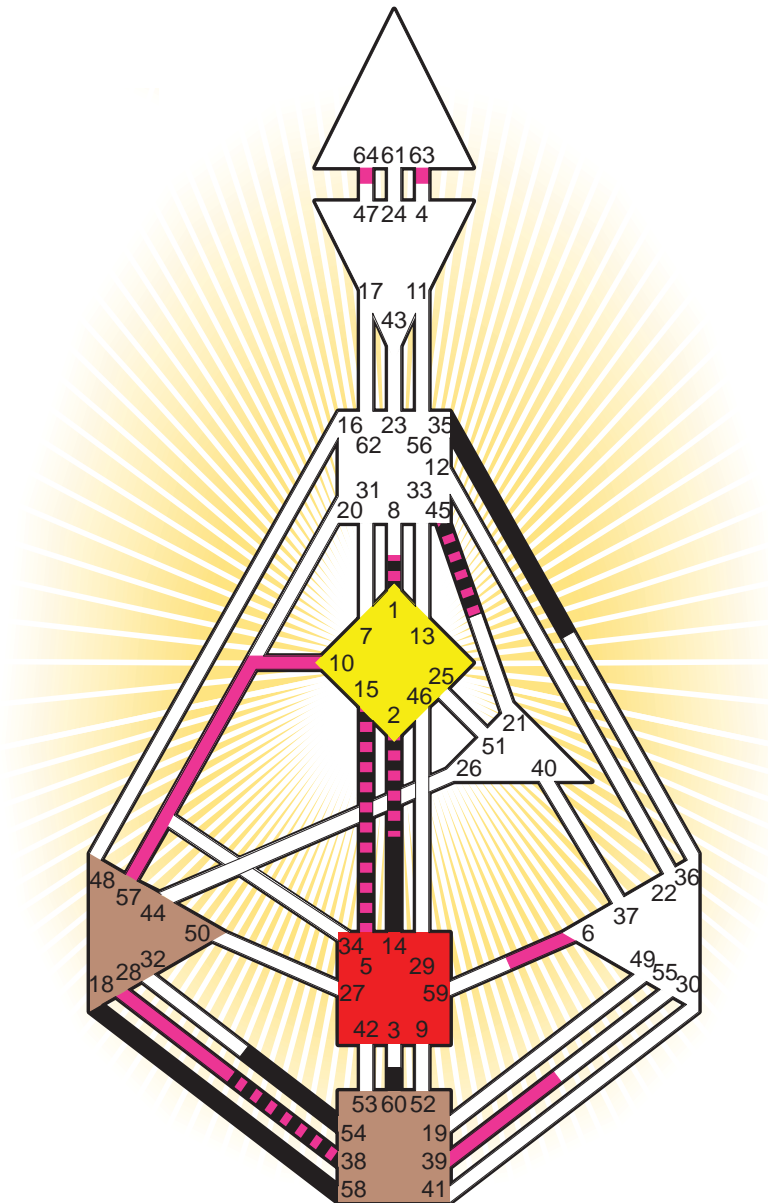

ZEN HUMAN DESIGN

INDIVIDUAL CHART

Walt Disney

Personality

Chicago, IL
5. December 1901
00:35:00 CST
06:35:00 GMT

Design

7. September 1901
19:32:01 GMT

Rodden Rating **A**

Definition Type

- ☐ No Definition
- ☒ Single Definition
- ☐ Split Definition
- ☐ Triple Split Definition
- ☐ Quadruple Split Definition

Mode

- ☒ To Wait
- ☐ To Do

Defined Centers

- ☐ Throat
- ☐ Head
- ☒ Ji
- ☐ Heart
- ☒ Sacral
- ☒ Root

Awareness

- ☐ Mental (Ajna)
- ☒ Intuitive (Spleen)
- ☐ Emotional (Solar Plexus)

	☉	⊕	☾	♈	♉	♊	♋	♌	♍	♎	♏	♐	♑
Personality	<u>5.2</u>	<u>35.2</u>	<u>18.6</u>	<u>1.1</u>	<u>2.1</u>	<u>14.4</u>	<u>60.4</u>	<u>58.5</u>	<u>54.1</u>	<u>38.6</u>	<u>5.6</u>	<u>15.3</u>	<u>45.1</u>
Design	<u>64.4</u>	<u>63.4</u>	<u>39.5</u>	<u>1.3</u>	<u>2.3</u>	<u>6.2</u>	<u>57.4</u>	<u>28.3</u>	<u>10.6</u>	<u>38.1</u>	<u>5.2</u>	<u>15.4</u>	<u>45.2</u>