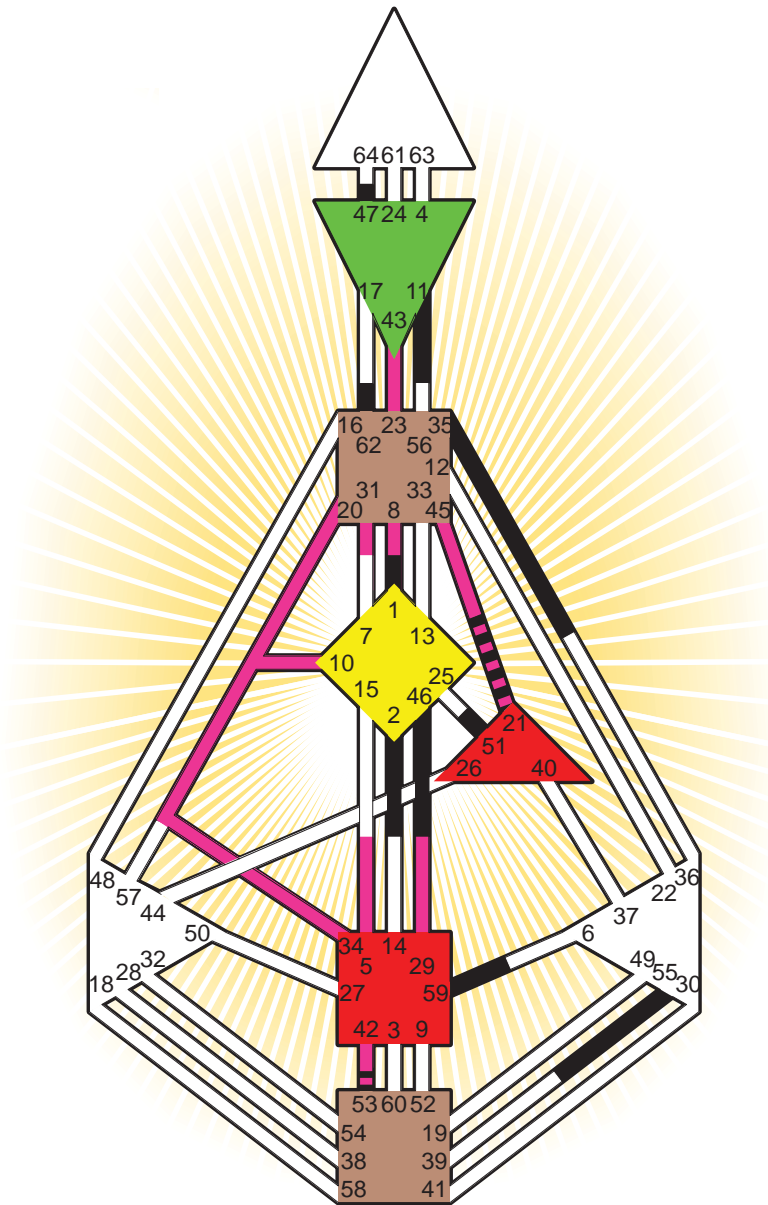

ZEN HUMAN DESIGN

INDIVIDUAL CHART

Betty Dodson

Personality

Wichita, KS
24. August 1929
06:30:00 CST
12:30:00 GMT

Design

24. May 1929
12:38:21 GMT

Rodden Rating **B**

Definition Type

- ☐ No Definition
- ☒ Single Definition
- ☐ Split Definition
- ☐ Triple Split Definition
- ☐ Quadruple Split Definition

Mode

- ☐ To Wait
- ☒ To Do

Defined Centers

- ☒ Throat
- ☐ Head
- ☒ Ji
- ☒ Heart
- ☒ Sacral
- ☒ Root

Awareness

- ☒ Mental (Ajna)
- ☐ Intuitive (Spleen)
- ☐ Emotional (Solar Plexus)

	☉	⊕	☾	♋	♌	♍	♎	♏	♐	♑	♒	♓	
Personality	59.1	55.1	51.5	2.2	1.2	47.5	62.2	46.4	35.3	11.2	21.2	59.2	53.5
Design	20.3	34.3	5.3	23.3	43.3	45.6	42.5	31.5	8.2	10.1	21.1	29.5	53.2