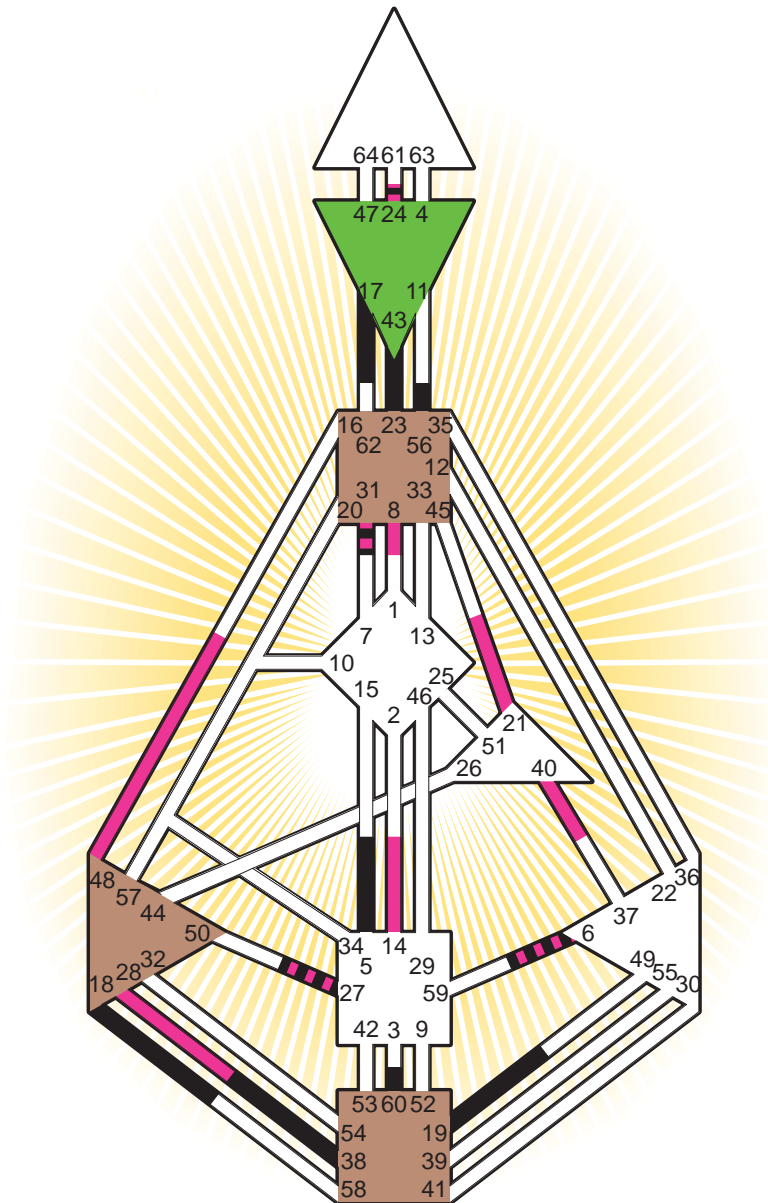

ZEN HUMAN DESIGN

INDIVIDUAL CHART

Placido Domingo

Personality

Madrid, E
 21. January 1941
 22:00:00 WET/S
 21:00:00 GMT

Design

27. October 1940
 00:55:00 GMT

Rodden Rating **AA**

Definition Type

- No Definition
- Single Definition
- Split Definition
- Triple Split Definition
- Quadruple Split Definition

Mode

- To Wait
- To Do

Defined Centers

- Throat
- Head
- Ji
- Heart
- Sacral
- Root

Awareness

- Mental (Ajna)
- Intuitive (Spleen)
- Emotional (Solar Plexus)

	☉	⊕	☾	♋	♌	♍	♎	♏	♐	♑	♒	♓	
Personality	60.6	56.6	<u>43.2</u>	18.1	17.1	19.1	<u>38.1</u>	5.1	27.5	24.1	<u>23.4</u>	6.6	31.2
Design	<u>28.2</u>	27.2	40.4	48.2	21.2	14.3	6.1	48.5	24.5	24.5	8.1	6.5	31.3