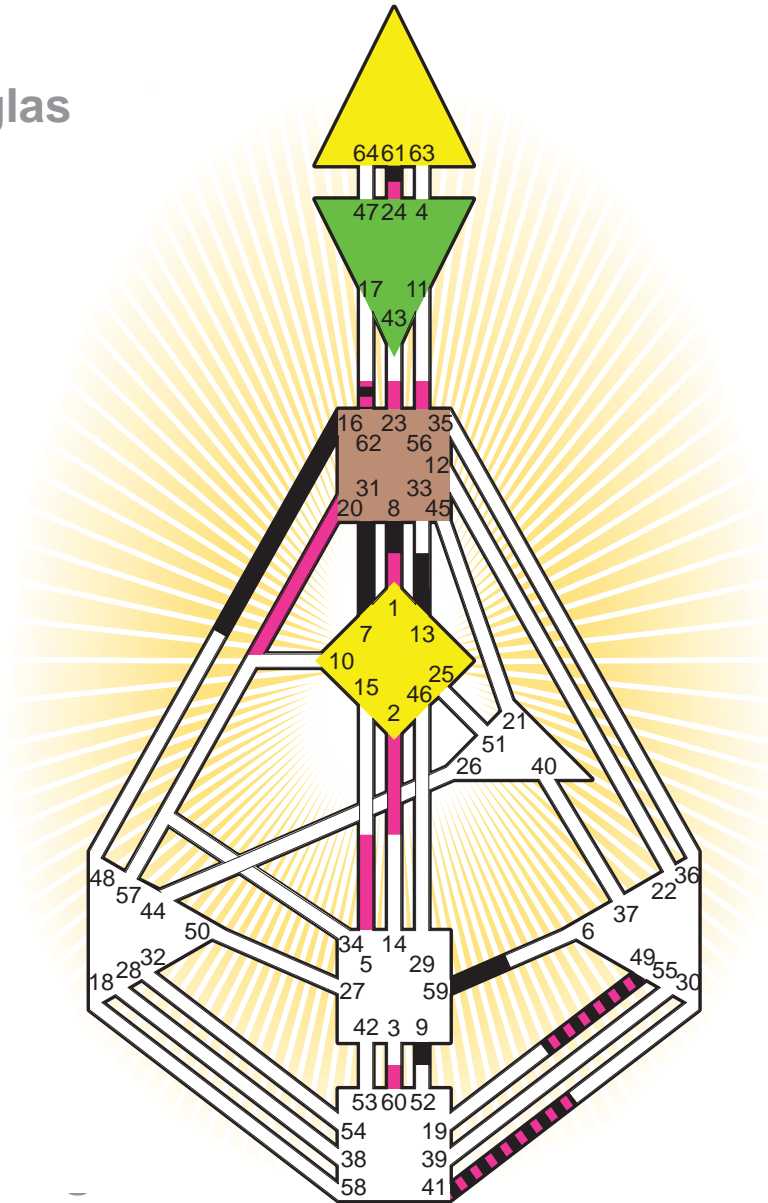

ZEN HUMAN DESIGN

INDIVIDUAL CHART

Dylan Michael Douglas

Personality

Los Angeles, CA
 8. August 2000
 17:52:00 PDT
 00:52:00 GMT

Design

9. May 2000
 01:48:02 GMT

Rodden Rating **AA**

Definition Type

- No Definition
- Single Definition
- Split Definition
- Triple Split Definition
- Quadruple Split Definition

Mode

- To Wait
- To Do

Defined Centers

- Throat
- Head
- Ji
- Heart
- Sacral
- Root

Awareness

- Mental (Ajna)
- Intuitive (Spleen)
- Emotional (Solar Plexus)

	☉	⊕	☾	♋	♌	♍	♎	♏	♐	♑	♒	♓	
Personality	7.4	13.4	9.4	62.4	61.4	31.2	59.3	31.4	16.2	8.6	49.1	41.4	9.5
Design	2.6	1.6	62.6	56.1	60.1	2.6	24.3	20.4	2.6	23.2	49.2	41.5	5.1