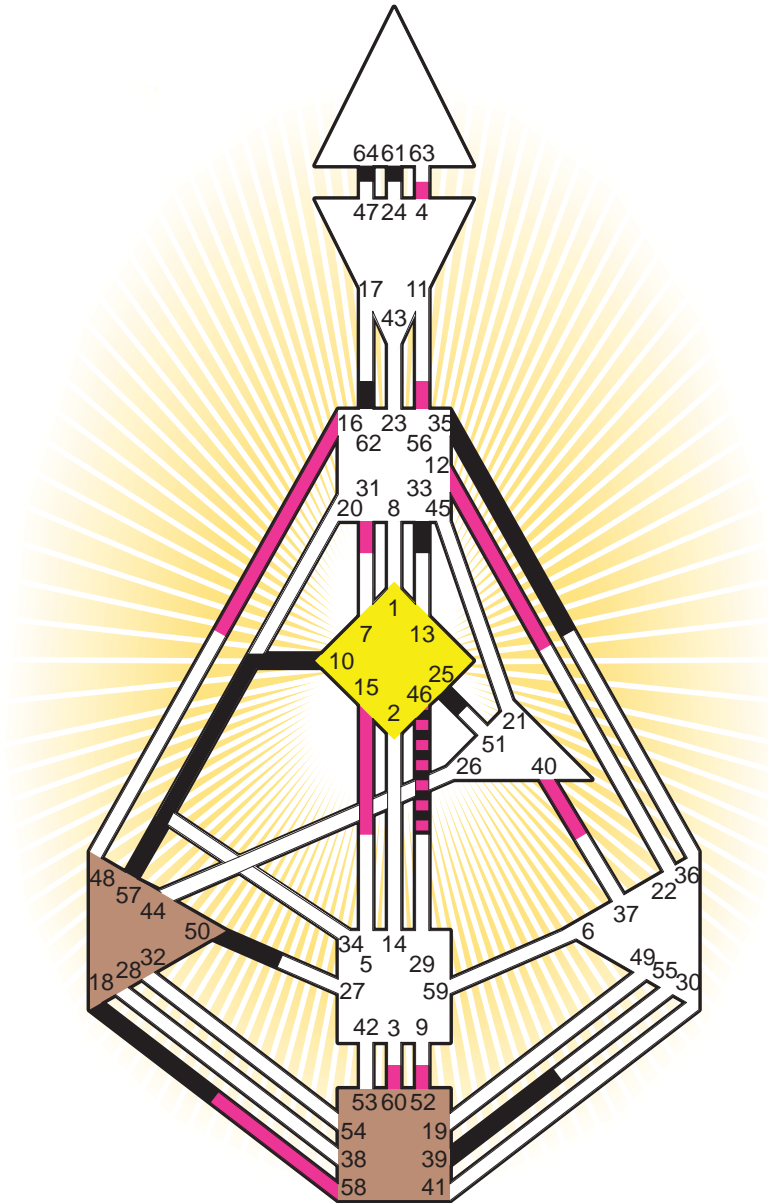

ZEN HUMAN DESIGN

INDIVIDUAL CHART

Michael Douglas

Personality

New Brunswick, NJ
 25. September 1944
 10:30:00 EWT
 14:30:00 GMT

Design

26. June 1944
 03:24:24 GMT

Rodden Rating **AA**

Definition Type

- No Definition
- Single Definition
- Split Definition
- Triple Split Definition
- Quadruple Split Definition

Mode

- To Wait
- To Do

Defined Centers

- Throat
- Head
- Ji
- Heart
- Sacral
- Root

Awareness

- Mental (Ajna)
- Intuitive (Spleen)
- Emotional (Solar Plexus)

	☉	⊕	☾	♋	♌	♍	♎	♏	♐	♑	♒	♓	
Personality	46.5	25.5	<u>10.6</u>	62.5	61.5	64.4	50.1	<u>57.4</u>	64.2	39.1	35.2	<u>18.1</u>	33.3
Design	52.1	<u>58.1</u>	40.1	56.2	60.2	12.6	52.1	4.2	4.6	15.3	16.6	46.4	31.6